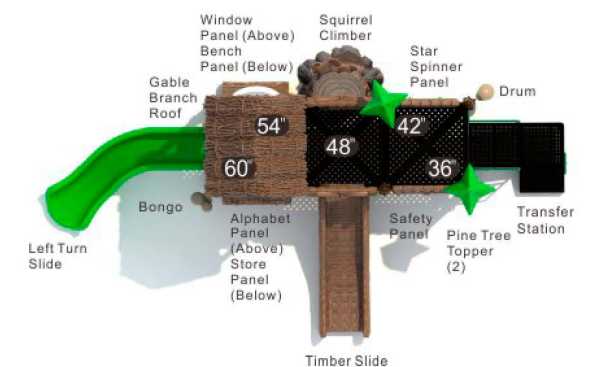

Boise

NL-22092

Age Group: 2-12

Activities: 11

Capacity: 42

Use Zone: 36'-10" x 25'-10"

Fall Height: 5'-0"

Colors