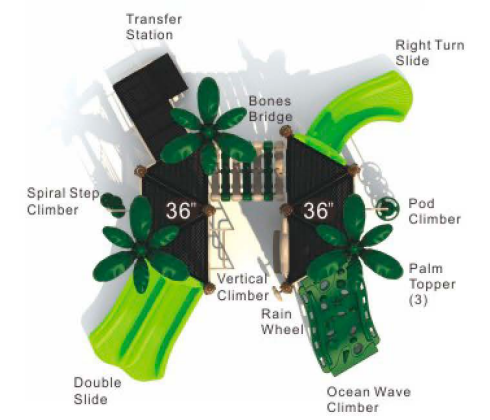

Whimsy Garden

MX-22073

Age Group: 2-5
Activities: 13
Capacity: 46
Use Zone: 36'-10" x 26'-11"
Fall Height: 3'-6"

Colors

Wee Palms

MX-22074

Age Group: 2-5
Activities: 10
Capacity: 42
Use Zone: 29' x 29'-5"
Fall Height: 3'-0"

Colors