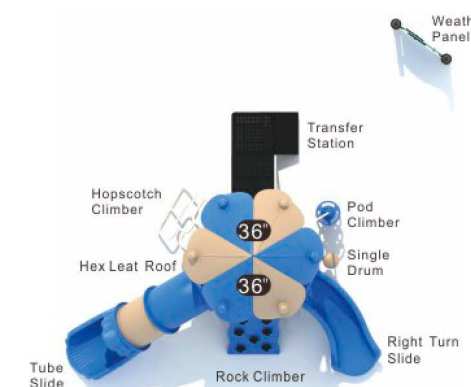

Legend Sparks

KP-22032

Age Group: 2-12

Activities: 8

Capacity: 15~22

Use Zone: 27'-11" x 30'-5"

Fall Height: 5'-0"

Colors

Boken Beach

KP-22033

Age Group: 2-12

Activities: 7

Capacity: 16~20

Use Zone: 31'-3" x 30'-4"

Fall Height: 3'-0"

Colors