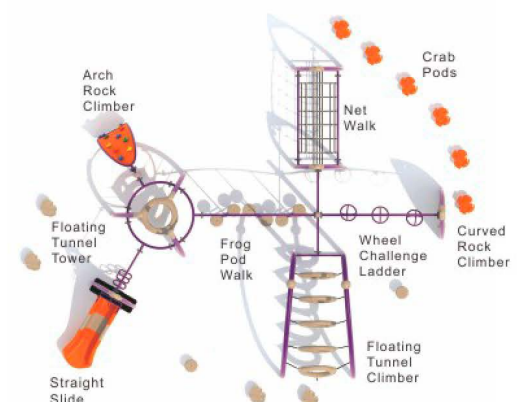

Kuala Quest

NX-22053

Age Group: 5-12

Activities: 49

Capacity: 44

Use Zone: 47'-2" x 37'-2"

Fall Height: 7'-3"

Colors

Chipmunk

NX-22054

Age Group: 5-12

Activities: 20

Capacity: 36

Use Zone: 48'-42" x 41'-4"

Fall Height: 7'-3"

Colors