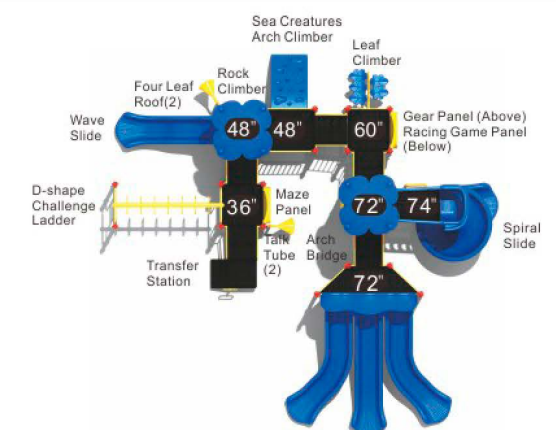

Triple Fun

KP-22013

Age Group: 5-12

Activities: 15

Capacity: 68

Use Zone: 39'-8" x 40'-2"

Fall Height: 8'-2"

Colors