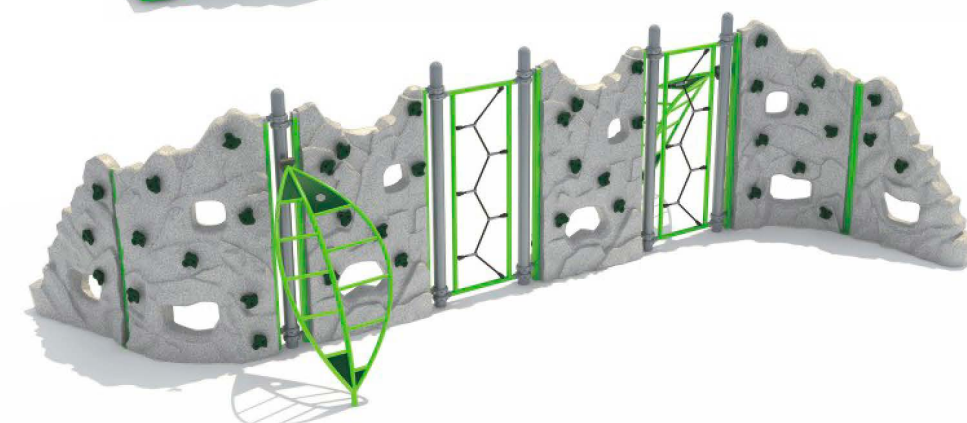

Denali

RC-1807

Age Group: 5-12
Capacity: 30~34
Use Zone: 39'-4" x 25'-11"
Fall Height: 7'-5"