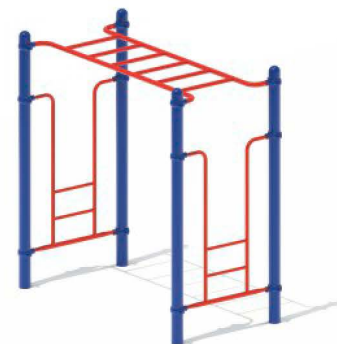

Age Group: 5-12
Capacity: 3~6
Use Zone: 23'-2"×27'-6"
Fall Height: 4'-0"

Triple Wave RC-1812

Age Group: 5-12
Capacity: 16~20
Use Zone: 23'-11"×22'-6"
Fall Height: 8'-6"

OVERHEAD CLIMBERS

Free Standing Jr. Challenge Ladder
FS-50014
 Age Group: 5-12
 Capacity: 3~5
 Use Zone: 23'-8" x 14'-4"
 Fall Height: 7'-0"