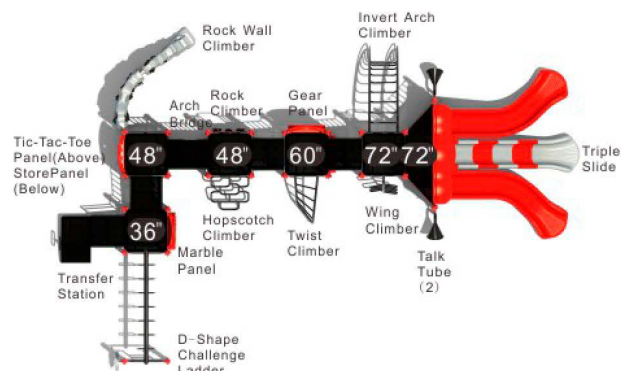

Triple Play
KP-22014

Age Group: 5-12
Activities: 19
Capacity: 70
Use Zone: 48'-11" x 35'-10"
Fall Height: 8'-2"

Colors

Time Tunnels
KP-22015

Age Group: 5-12
Activities: 13
Capacity: 62
Use Zone: 47'-2" x 42'
Fall Height: 8'-0"

Colors