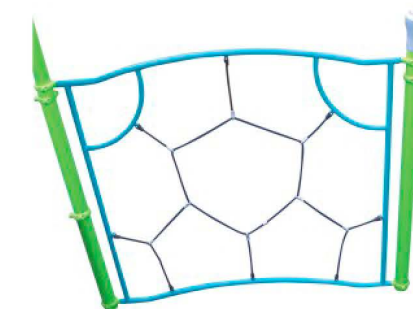

Spider Web Climber
FS-20643
Age Group: 5-12
Capacity: 3~5
Use Zone: 21'-3" x 12'-4"
Fall Height: 10'-0"