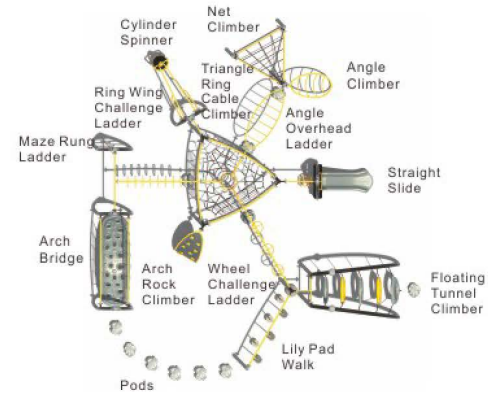

Grande Junction

NX-22051

Age Group: 5-12
Activities: 24
Capacity: 46
Use Zone: 50'-10" x 47'-8"
Fall Height: 7'-3"

Colors