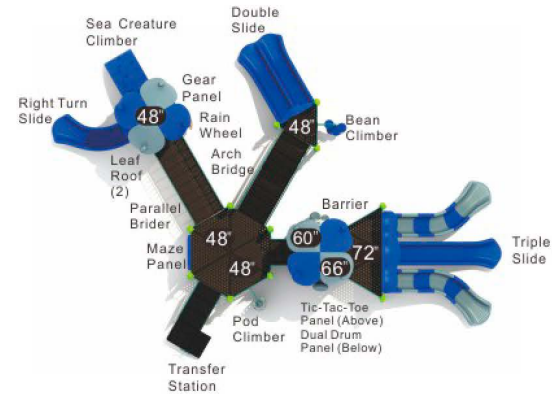

Lily Pad Playtime

MX-22067

Age Group: 2-12
Activities: 14
Capacity: 62
Use Zone: 50'-10" x 40'-4"
Fall Height: 6'-0"

Colors