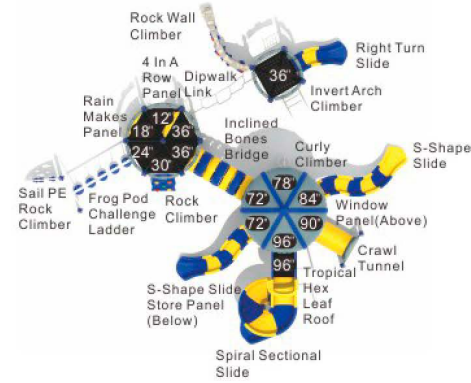

Colors

Le Chateau of Fun

KC-22096

Age Group: 5-12
 Activities: 17
 Capacity: 64
 Use Zone: 53'-8" x 44'-11"
 Fall Height: 8'-0"

Colors

The Squires Keep

KC-22097

Age Group: 2-5
 Activities: 6
 Capacity: 30
 Use Zone: 34'-8" x 28'-11"
 Fall Height: 4'-0"