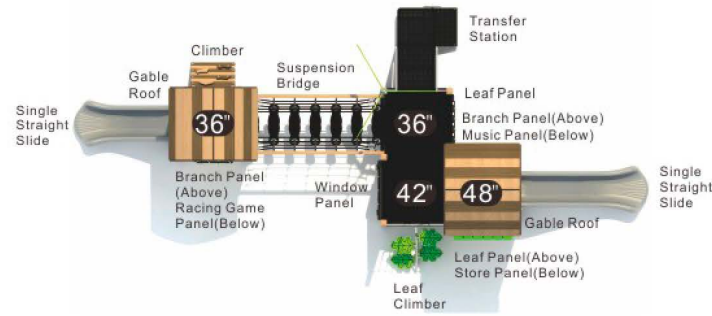

**Allegheny
EW-22142**

Age Group: 2-12
Activities: 9
Capacity: 21~25
Use Zone: 42'-11" x 26'-6"
Fall Height: 4'-0"

Colors