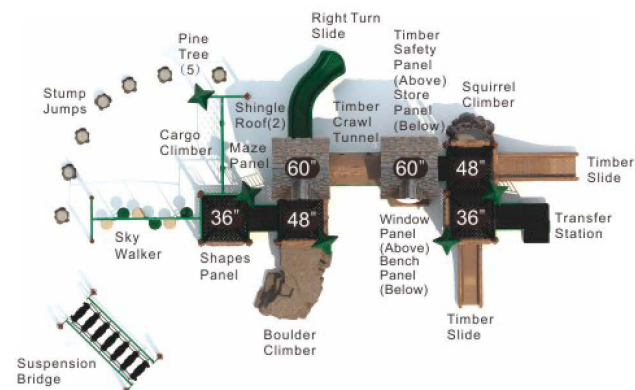

Colors

Roaming Adventure
MX-22083

Age Group: 2-12
Activities: 16
Capacity: 84
Use Zone: 59'-9" x 41'-6"
Fall Height: 4'-0"

Colors

THEME PLAY

Many organizations like park and recreation districts, city councils, Landscape Architects, and even some school districts desire a play space that stands out from the other local playgrounds. You are looking for something that will attract families and create a community play space that will create cherished memories.