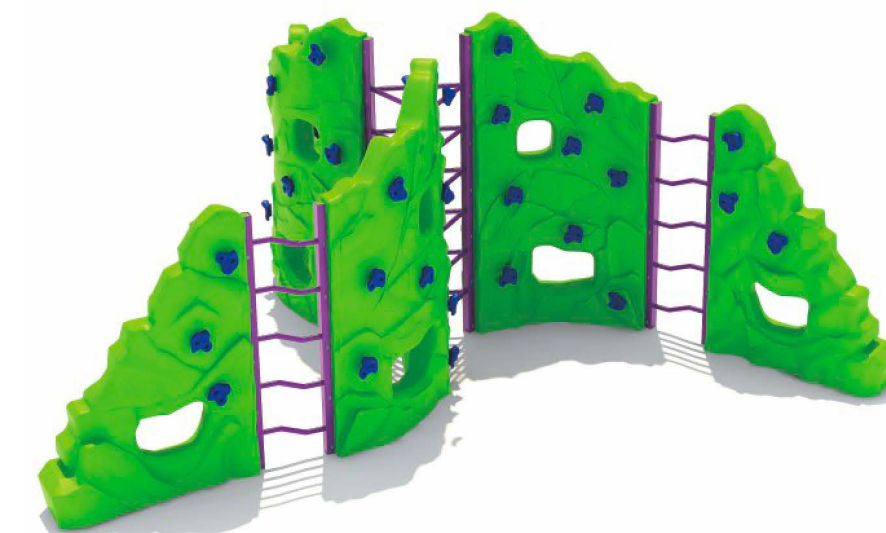

Mt. Everest

RC-1806

Age Group: 5-12
Capacity: 26~30
Use Zone: 29'-11" x 28'-11"
Fall Height: 7'-5"