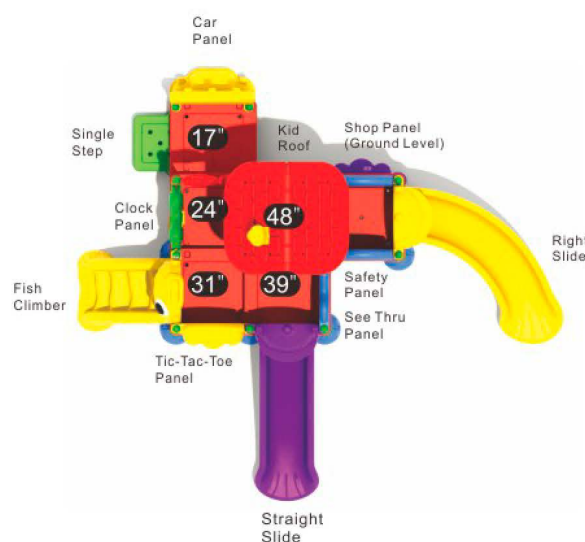

CHILDCENTERS

Pre-schools, religious organizations, and daycares often face challenges based on providing age-appropriate playgrounds that are fun, safe, and cost effective for toddlers and preschoolers. Frequently these playgrounds need to provide lots of activity in a small space and the cost of purchasing, shipping, and installation needs to be very reasonable.

The Willowby Woosh

CD-05

Age Group: 2-5

Capacity: 29

Use Zone: 30'-3" x 27'-6"

Fall Height: 4'-0"

Color as shown

ChildCenters incorporate many of the elements you find on a school-age playground but at a scale and a price that fits. Employing a fun and whimsical play activities, ChildCenters focus on cognitive learning, fine motor skills, as well as a social element. These elements are furnished to you in a slightly smaller footprint to accommodate smaller play spaces and that facilitate an excellent line of supervision. In addition to providing big play in smaller spaces, you will also enjoy lower equipment cost, shipping cost, and surfacing cost that one experiences with standard-sized playgrounds.

ChildCenters playgrounds are skillfully crafted with 3.5" OD galvanized steel support post that are encased in a blow-molded plastic sleeve. All

decking is blow molded plastic and all stairs, three-dimensional plastic slides, panels, roofs, and climbers are rotationally molded using virgin compounded resins that feature greater UV breakdown resistance than dry blended resins.