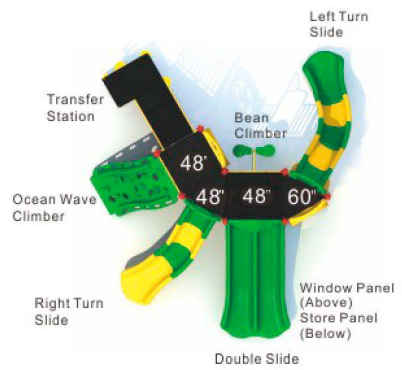

**Slideburg
KP-22034**

Age Group: 2-12
Activities: 9
Capacity: 44
Use Zone: 30'-10" x 28'-6"
Fall Height: 5'-0"

Colors