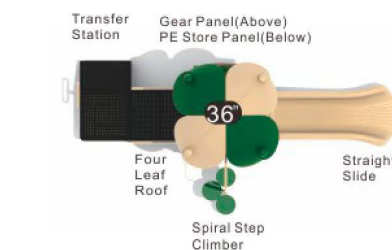

Colors

Harper's Hut
KP-22038

Age Group: 2-5
Activities: 8
Capacity: 30
Use Zone: 31'-2" x 25'-7"
Fall Height: 3'-0"

Colors

The Zippy Zoom
KP-22040

Age Group: 2-5
Activities: 4
Capacity: 11~15
Use Zone: 25'-3" x 18'-4"
Fall Height: 3'-0"