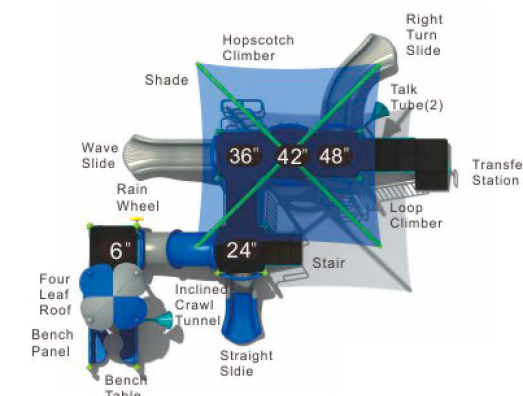

Tangerwood

KP-22026

Age Group: 5-12
Activities: 12
Capacity: 48
Use Zone: 38'-1" x 27'-5"
Fall Height: 5'-6"

Colors

Kiddie City

KP-22027

Age Group: 2-5
Activities: 14
Capacity: 46
Use Zone: 36'-0" x 33'-8"
Fall Height: 4'-0"

Colors