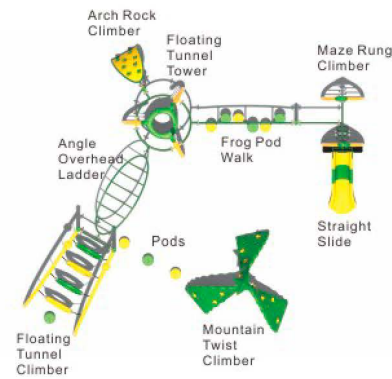

Frog Pond
NX-22055

Age Group: 5-12
Activities: 12
Capacity: 40
Use Zone: 40'-10" x 39'-2"
Fall Height: 7'-3"

Colors

Magpie
NX-22056

Age Group: 5-12
Activities: 7
Capacity: 24
Use Zone: 48'-10" x 40'-3"
Fall Height: 7'-3"