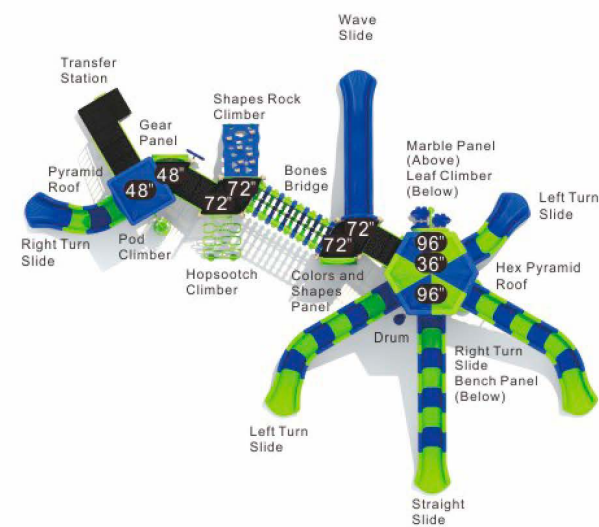

Adventure Summit

KP-22011

Age Group: 5-12

Activities: 28

Capacity: 72

Use Zone: 54'-10" x 44'-3"

Fall Height: 8'-0"

Colors