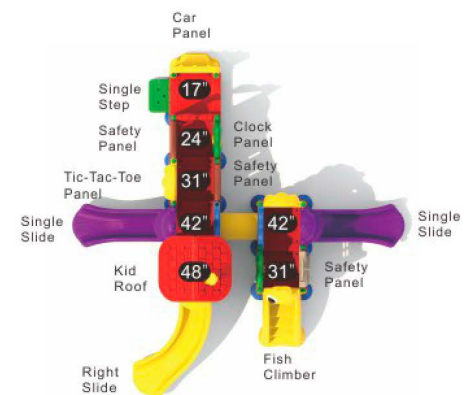

**Rainbow Cottage
CD-06**

Age Group: 2-5
Capacity: 35
Use Zone: 32'-10" x 31'-6"
Fall Height: 4'-0"

Color as shown