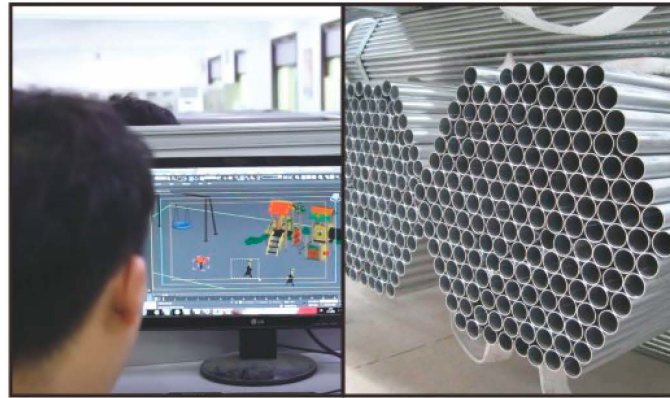

Fabrication and Production

KidsTale continuously invests back into the company. To exceed the high standards and expectations set by the North American playground market, a new facility and significant renovations to our existing facility have been completed. Experienced and highly skilled personnel are at the heart of our production efforts. They facilitate the art of production using hi-tech equipment such as robotic saws, presses, welders to craft precision parts that are, in turn, assembled to create your ideal play space.