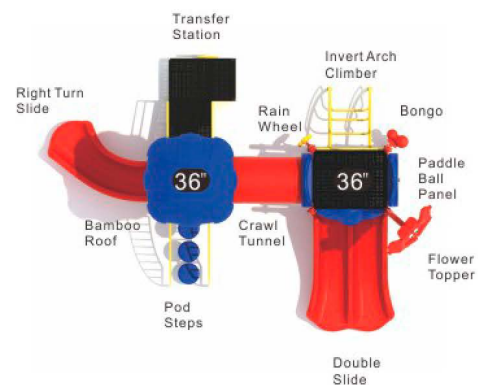

Harper's Hut
KP-22038

Age Group: 2-5
Activities: 8
Capacity: 30
Use Zone: 31'-2" x 25'-7"
Fall Height: 3'-0"

Colors