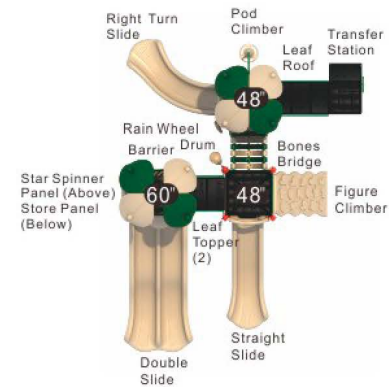

**Daydream
KP-22028**

Age Group: 2-12
Activities: 11
Capacity: 36
Use Zone: 32'-10" x 27'-5"
Fall Height: 5'-0"

Colors

**Super Slide Central
KP-22029**

Age Group: 5-12
Activities: 7
Capacity: 20~24
Use Zone: 36'-10" x 28'-5"
Fall Height: 6'-0"

Colors