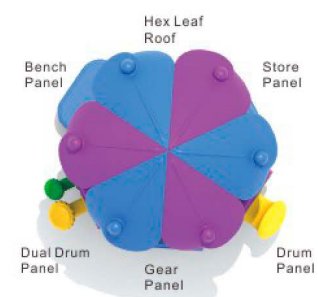

Colors

Rumi Wonderville

TT-22122

Age Group: 2-5
 Activities: 5
 Capacity: 11~15
 Use Zone: 26'-6" x 21'-6"
 Fall Height: Ground Level

Colors

The Merry-Go-Rumble

TT-22125

Age Group: 6-23 months
 Activities: 5
 Capacity: 14
 Use Zone: 19'-5" x 19'-7"
 Fall Height: Ground Level