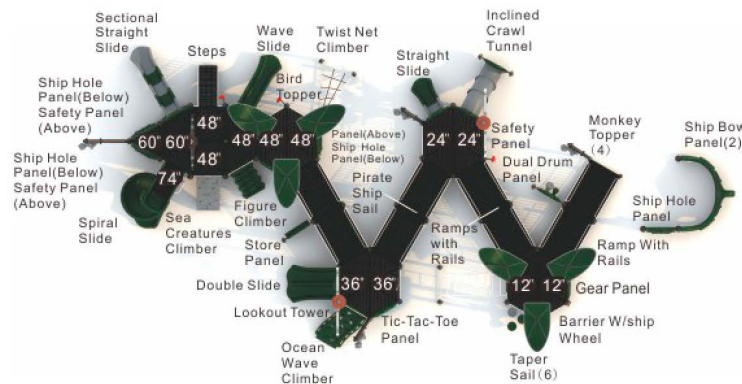

Play at Sea

CS-22080

Age Group: 2-12

Activities: 30

Capacity: 144

Use Zone: 84'-9" x 47'-6"

Fall Height: 6'-3"

Colors

All Inclusive playgrounds are accessible, but not all accessible playgrounds are inclusive. And when you are designing an inclusive playground, you're not just designing for the children. You must also accommodate the parents and caregivers of various abilities as well. Following some fundamental principals, an inclusive playground will ensure that everyone can access the best play activity on the playground. Be it a spiral slide or a crazy spinner or a web climber; everyone can reach the entrance and exit points. Another element is co-locating various kinds of the same type of activity so that someone someone who has limited physical abilities can enjoy the same activity as the person close to them on a similar but perhaps more challenging activity. We can all play together.