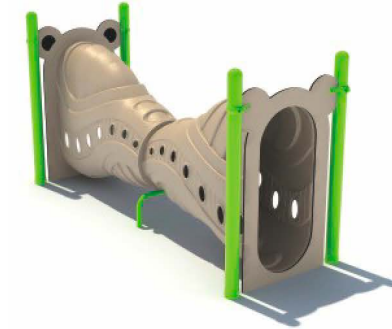

Free Standing Funnel Tunnel
FS-32463
Age Group: 2-12
Capacity: 6~10
Use Zone: 24'-5"×16'-0"

Free Standing Flower Funnel Tunnel
FS-32383
Age Group: 2-12
Capacity: 6~10
Use Zone: 24'-5"×16'-0"