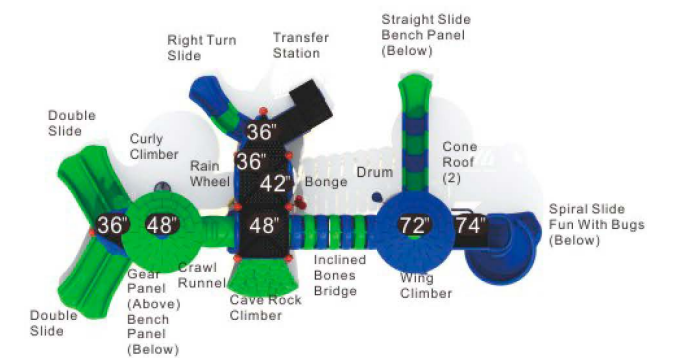

Lily Pad Playtime

MX-22067

Age Group: 2-12
Activities: 14
Capacity: 62
Use Zone: 50'-10" x 40'-4"
Fall Height: 6'-0"

Colors

Twin Tops

MX-22068

Age Group: 2-12
Activities: 18
Capacity: 68
Use Zone: 50'-6" x 32'-2"
Fall Height: 6'-2"

Colors