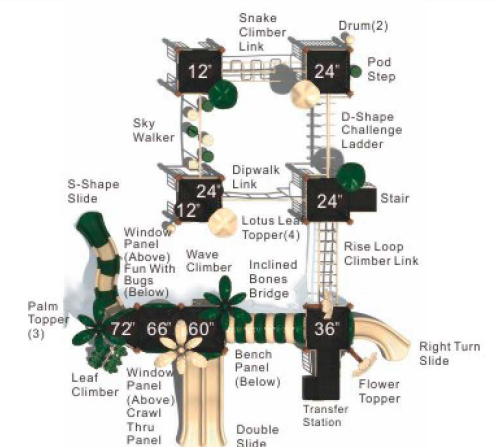

Slide Away

MX-22063

Age Group: 5-12
Activities: 28
Capacity: 92
Use Zone: 49'-6" x 46'-6"
Fall Height: 7'-9"

Colors

Climb n Challenge

MX-22064

Age Group: 5-12
Activities: 18
Capacity: 74
Use Zone: 50'-2" x 42'-11"
Fall Height: 8'-2"

Colors