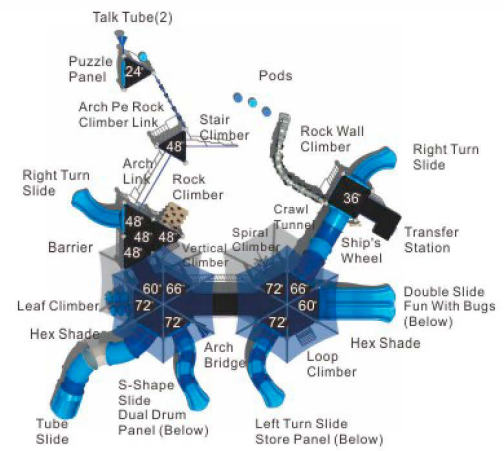

Max Towers
MX-22061

Age Group: 5-12
Activities: 29
Capacity: 110
Use Zone: 52'-4" x 57'-9"
Fall Height: 7'-5"

Colors

Catch Me
MX-22062

Age Group: 5-12
Activities: 25
Capacity: 84
Use Zone: 55'-0" x 42'-10"
Fall Height: 6'-0"

Colors