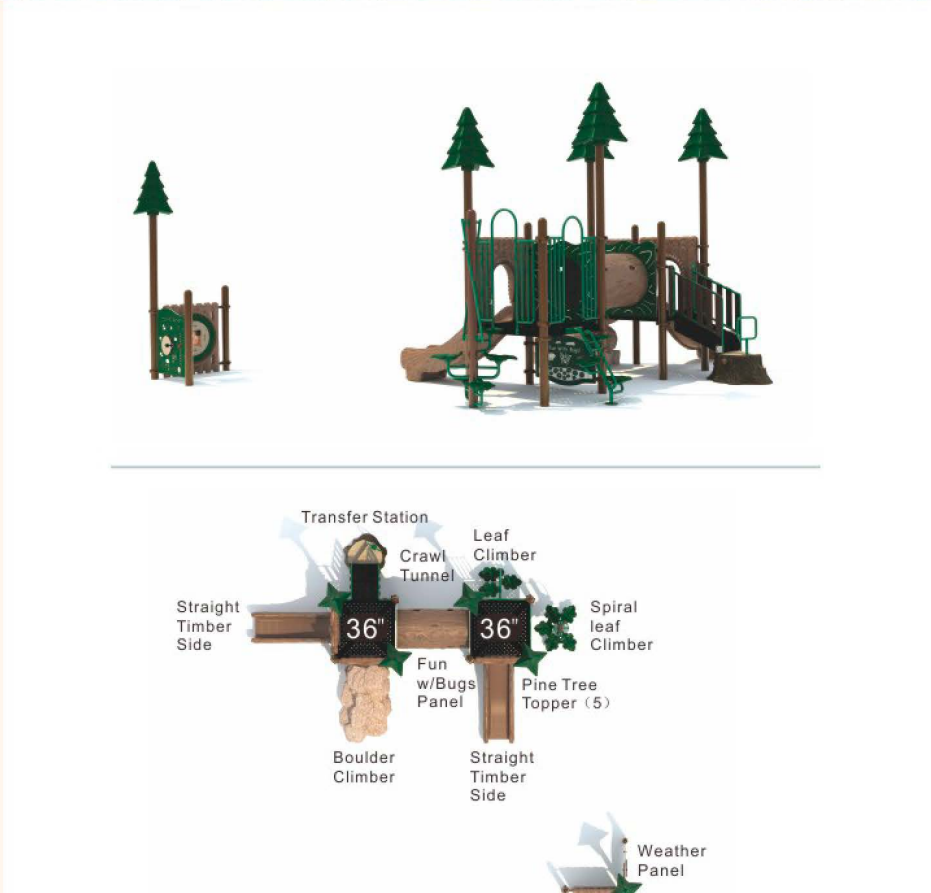

Colors

MINIMO

Playgrounds designed with Minimo tend to be a great solution for religious organizations, daycares, multi-family housing, and schools and organizations that want to enhance their facility with a play space. Typically, these playgrounds need to provide lots of activity in a small or medium-sized space, and the cost of purchasing, shipping and installation needs to be very reasonable.