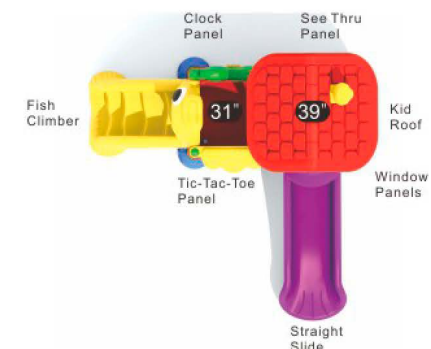

**Rainbow Cottage
CD-06**

Age Group: 2-5
Capacity: 35
Use Zone: 32'-10" x 31'-6"
Fall Height: 4'-0"

Color as shown

**Sunnyside Lodge
CD-03X**

Age Group: 2-5
Capacity: 14
Use Zone: 21'-5" x 21'-2"
Fall Height: 3'-3"

Color as shown

**Magic Motor
CD-04**

Age Group: 2-5
Capacity: 20
Use Zone: 27'-10" x 21'-10"
Fall Height: 3'-3"

Color as shown

**The Octopod
CD-02**

Age Group: 2-5
Capacity: 10
Use Zone: 24'-4" x 15'-3"
Fall Height: 2'-7"

Color as shown