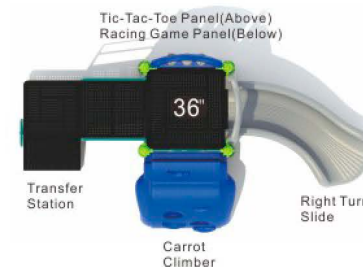

Colors

Micro Malek
KP-22039

Age Group: 2-5
Activities: 4
Capacity: 6~10
Use Zone: 22'-9" x 21'-3"
Fall Height: 3'-0"

Colors

The Domino Nano
KP-22041

Age Group: 2-5
Activities: 4
Capacity: 6~10
Use Zone: 25'-3" x 17'-9"
Fall Height: 3'-0"