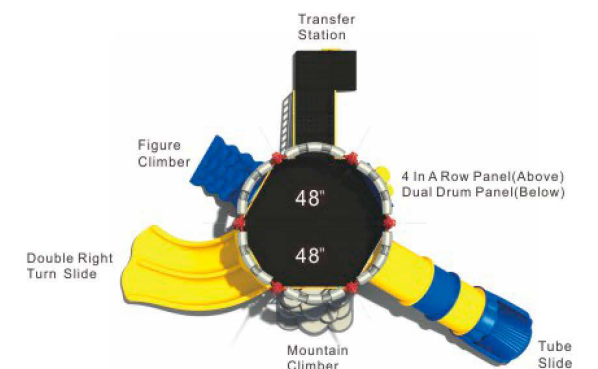

Le Chateau of Fun

KC-22096

Age Group: 5-12
Activities: 17
Capacity: 64
Use Zone: 53'-8" x 44'-11"
Fall Height: 8'-0"

Colors

The Squires Keep

KC-22097

Age Group: 2-5
Activities: 6
Capacity: 30
Use Zone: 34'-8" x 28'-11"
Fall Height: 4'-0"

Colors