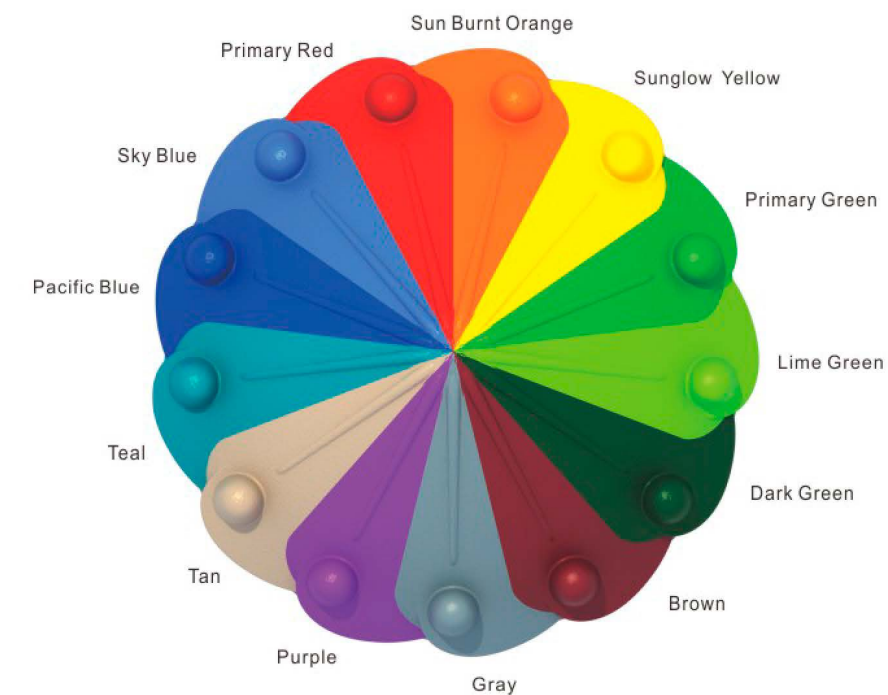

Rotomolded Plastic

Slides, Panels, Climbers, & Roofs