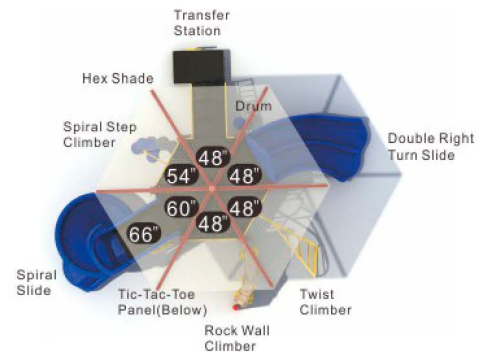

The Spiral Tower
MX-22075

Age Group: 5-12
Activities: 7
Capacity: 32
Use Zone: 33'-5" x 29'-1"
Fall Height: 7'-5"

Colors