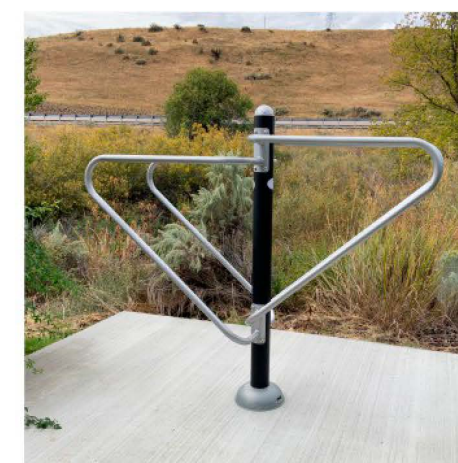

Double Dip Station

FS-0017

Use Zone: 9'-5" x 5'-2"