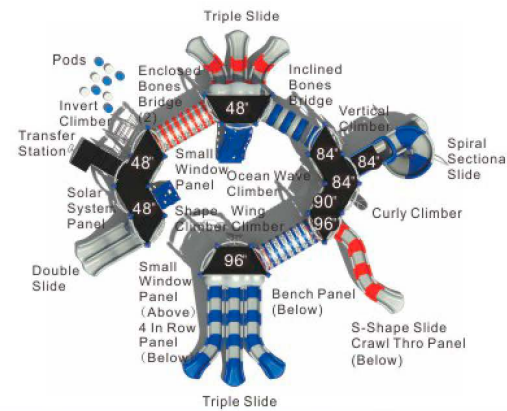

Colors

Galactic Station

KC-22100

Age Group: 5-12
 Activities: 33
 Capacity: 106
 Use Zone: 56'-11" x 56'-5"
 Fall Height: 8'-0"

Colors

Star Quest

KC-22101

Age Group: 2-12
 Activities: 8
 Capacity: 38
 Use Zone: 33'-4" x 32'-9"
 Fall Height: 4'-0"