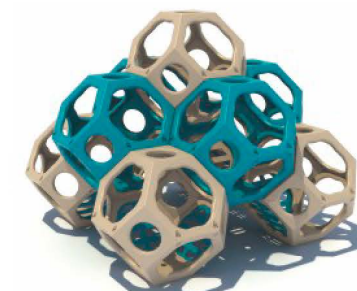

Ursa Major
iK-2008

Age Group: 5-12
Capacity: 20~24
Use Zone: 21'-9"×21'-9"
Fall Height: 8'-0"