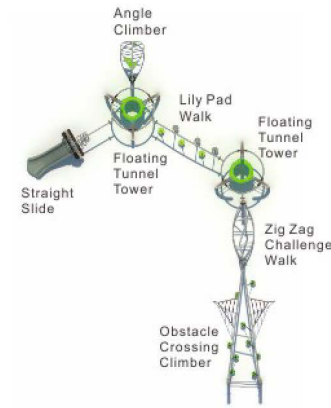

Frog Pond
NX-22055

Age Group: 5-12
Activities: 12
Capacity: 40
Use Zone: 40'-10" x 39'-2"
Fall Height: 7'-3"

Colors

Magpie
NX-22056

Age Group: 5-12
Activities: 7
Capacity: 24
Use Zone: 48'-10" x 40'-3"
Fall Height: 7'-3"