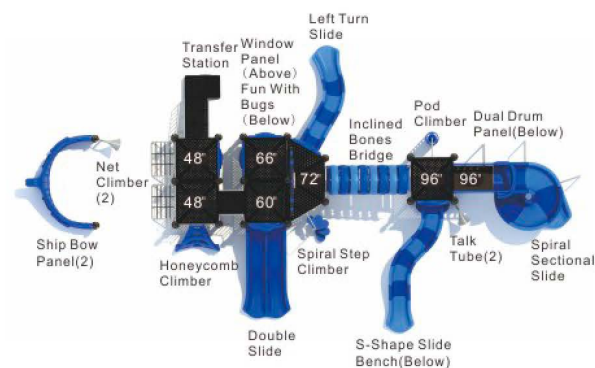

The Jolly Voyage

CS-22093

Age Group: 5-12
Activities: 21
Capacity: 82
Use Zone: 61'-11" x 41'-7"
Fall Height: 8'-0"

Colors

Adventure Isle

CS-22094

Age Group: 5-12
Activities: 20
Capacity: 84
Use Zone: 50'-9" x 44'-5"
Fall Height: 5'-0"

Colors