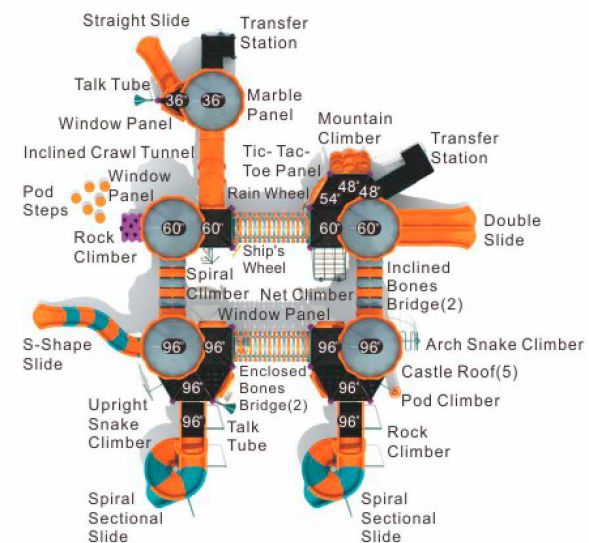

Castle WOW!

KC-22095

Age Group: 5-12

Activities: 38

Capacity: 134

Use Zone: 59'-2" x 59'-6"

Fall Height: 8'-0"

Colors