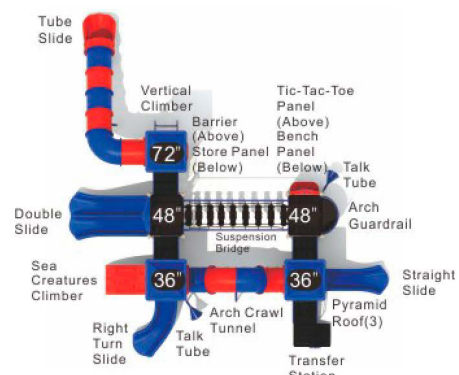

Colors

Inchworm Wonder

KP-22016

Age Group: 5-12
 Activities: 13
 Capacity: 58
 Use Zone: 41'-11" x 41'-5"
 Fall Height: 6'-0"

Colors

Tube Towers

KP-22017

Age Group: 2-5
 Activities: 12
 Capacity: 32
 Use Zone: 44'-1" x 28'-5"
 Fall Height: 4'-0"