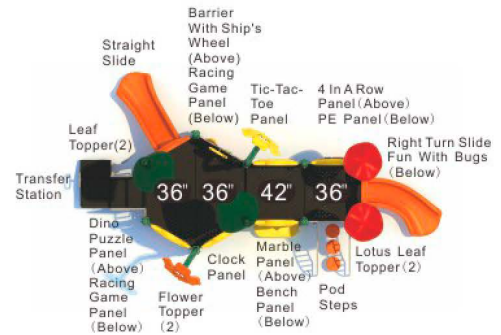

Colors

Whimsy Garden

MX-22073

Age Group: 2-5
 Activities: 13
 Capacity: 46
 Use Zone: 36'-10" x 26'-11"
 Fall Height: 3'-6"

Colors

Wee Palms

MX-22074

Age Group: 2-5
 Activities: 10
 Capacity: 42
 Use Zone: 29' x 29'-5"
 Fall Height: 3'-0"