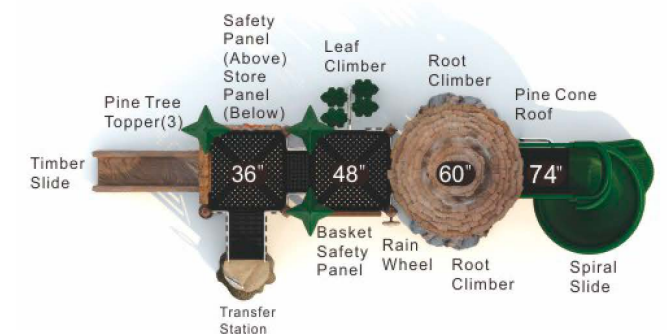

Seychelles

RN-22002

Age Group: 5-12

Activities: 14

Capacity: 40~44

Use Zone: 43'-5" x 35'-8"

Fall Height: 5'-0"

Colors

Kona

RN-22003

Age Group: 2-12

Activities: 9

Capacity: 36~40

Use Zone: 40'-11" x 23'-2"

Fall Height: 6'-2"

Colors