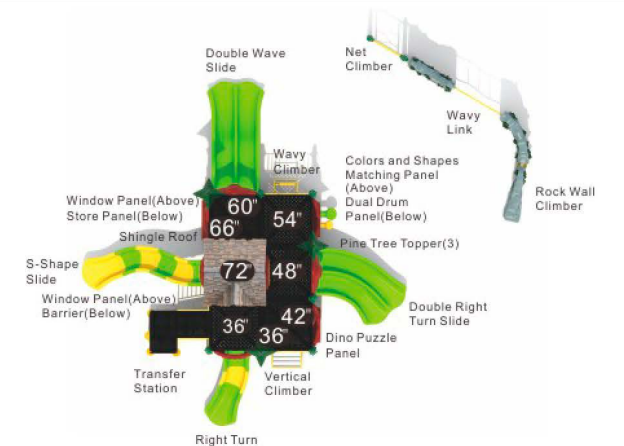

**Fort Adventure
KC-22098**

Age Group: 5-12
Activities: 31
Capacity: 134
Use Zone: 61'-2" x 59'-4"
Fall Height: 8'-0"

Colors

**Frontier Fun
KC-22099**

Age Group: 2-12
Activities: 18
Capacity: 70
Use Zone: 46'-8" x 43'-11"
Fall Height: 7'-5"

Colors