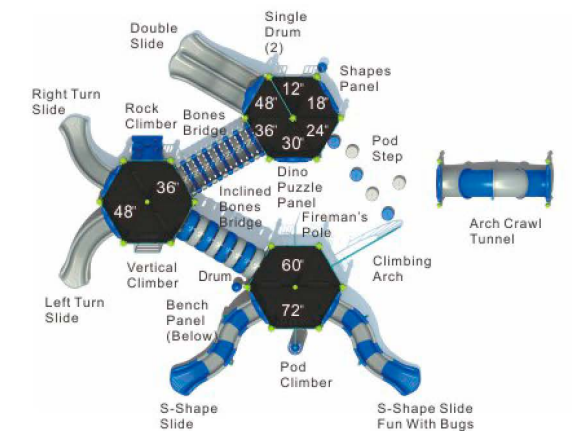

Max Towers
MX-22061

Age Group: 5-12
Activities: 29
Capacity: 110
Use Zone: 52'-4" x 57'-9"
Fall Height: 7'-5"

Colors

Catch Me
MX-22062

Age Group: 5-12
Activities: 25
Capacity: 84
Use Zone: 55'-0" x 42'-10"
Fall Height: 6'-0"

Colors