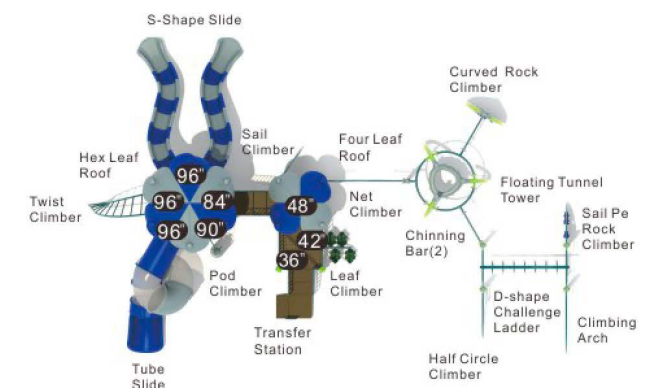

Colors

Get Around

MX-22065

Age Group: 5-12
 Activities: 21
 Capacity: 78
 Use Zone: 57'-2" x 40'-4"
 Fall Height: 6'-0"

Colors

Tulsa Public Schools
 Tulsa Oklahoma

A Day of Play

MX-22066

Age Group: 5-12
 Activities: 16
 Capacity: 80
 Use Zone: 55'-10" x 45'-0"
 Fall Height: 8'-2"

Colors

Lily Pad Playtime

MX-22067

Age Group: 2-12
 Activities: 14
 Capacity: 62
 Use Zone: 50'-10" x 40'-4"
 Fall Height: 6'-0"