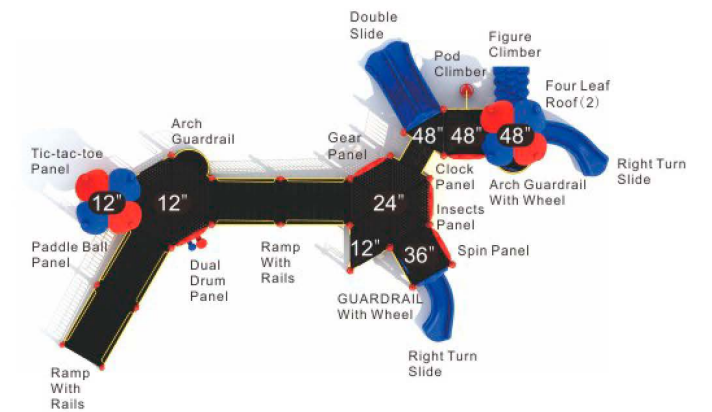

Roaming Adventure
MX-22083

Age Group: 2-12
Activities: 16
Capacity: 84
Use Zone: 59'-9" x 41'-6"
Fall Height: 4'-0"

Colors