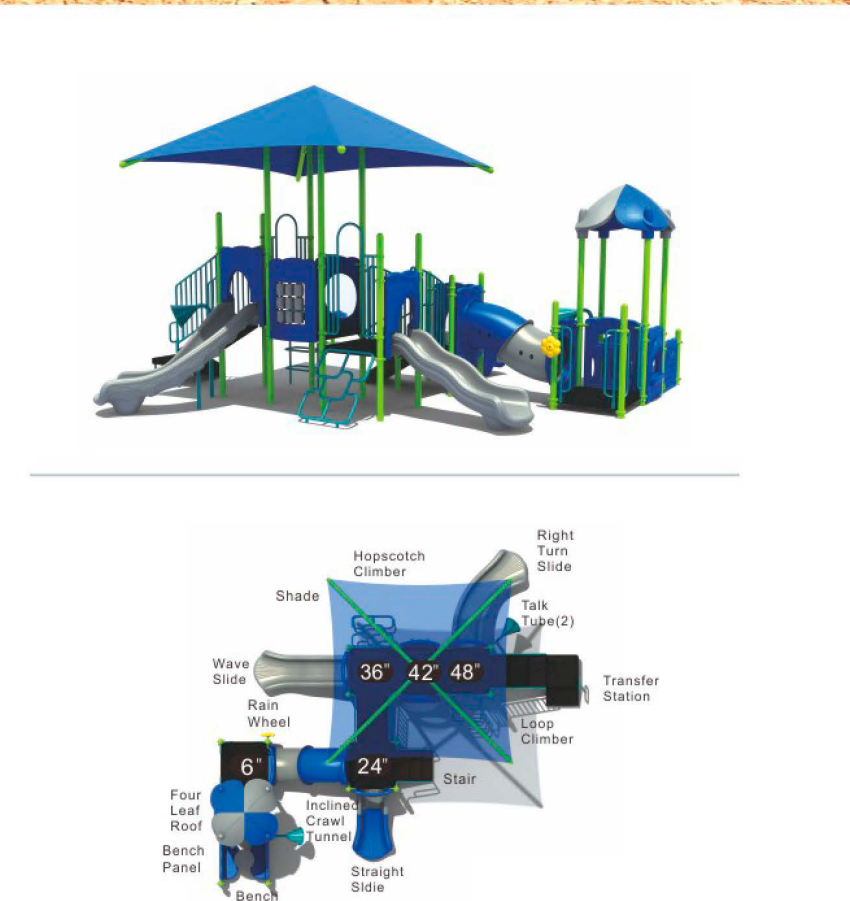

Tangerwood

KP-22026

Age Group: 5-12
Activities: 12
Capacity: 48
Use Zone: 38'-1" x 27'-5"
Fall Height: 5'-6"

Colors

Kiddie City

KP-22027

Age Group: 2-5
Activities: 14
Capacity: 46
Use Zone: 36'-0" x 33'-8"
Fall Height: 4'-0"

Colors