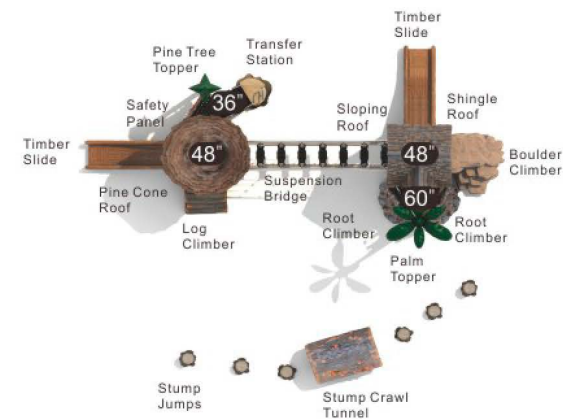

Seychelles

RN-22002

Age Group: 5-12

Activities: 14

Capacity: 40~44

Use Zone: 43'-5" x 35'-8"

Fall Height: 5'-0"

Colors