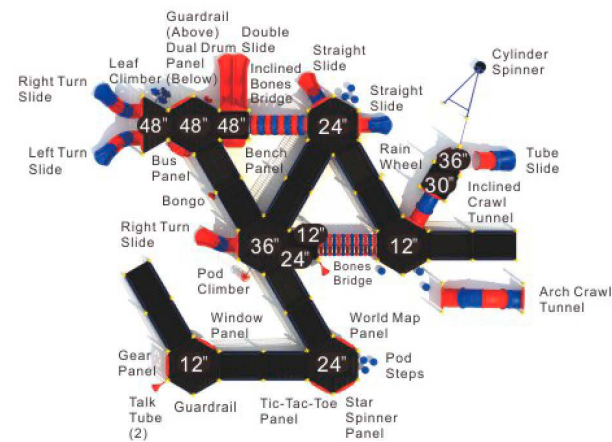

Chadick Park
McAlester Oklahoma

Interconnections

MX-22081

Age Group: 2-12
Activities: 33
Capacity: 164
Use Zone: 71'-5" x 59'-5"
Fall Height: 4'-0"

Colors

Play Hut Paradise
MX-22082

Age Group: 2-12
Activities: 15
Capacity: 104
Use Zone: 47'-0" x 57'-3"
Fall Height: 7'-5"