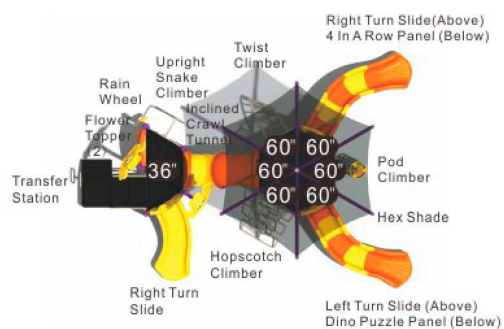

Color Carnival
KP-22024

Age Group: 2-12
Activities: 12
Capacity: 40
Use Zone: 36'-0" x 28'-10"
Fall Height: 5'-0"

Colors

Spring Day
KP-22025

Age Group: 2-12
Activities: 12
Capacity: 46
Use Zone: 32'-4" x 29'
Fall Height: 6'-2"

Colors