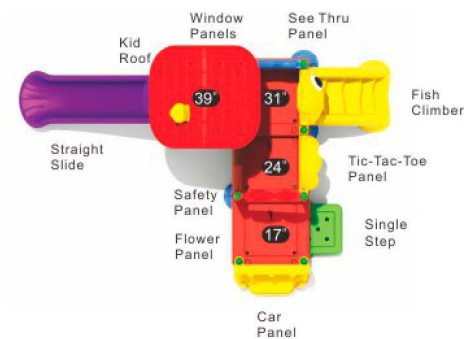

Color as shown

**Magic Motor
CD-04**

Age Group: 2-5
Capacity: 20
Use Zone: 27'-10" x 21'-10"
Fall Height: 3'-3"

Color as shown

**The Octopod
CD-02**

Age Group: 2-5
Capacity: 10
Use Zone: 24'-4" x 15'-3"
Fall Height: 2'-7"