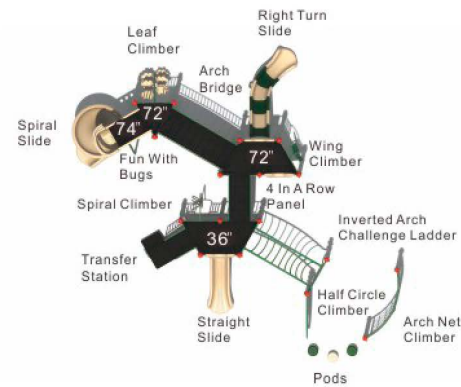

Play in the Park

MX-22069

Age Group: 5-12
Activities: 14
Capacity: 54
Use Zone: 47'-8" x 43'-3"
Fall Height: 8'-0"

Colors

Big Top Play

MX-22070

Age Group: 2-5
Activities: 11
Capacity: 30
Use Zone: 42'-2" x 32'-10"
Fall Height: 6'-2"

Colors