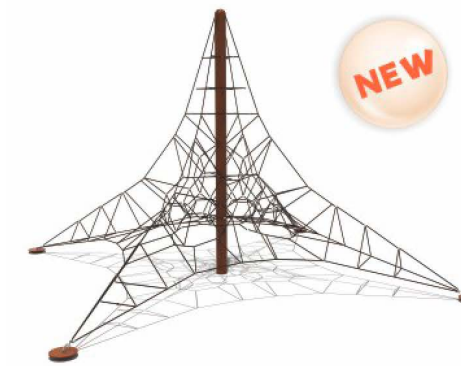

14' Pyramid Net Climber
FS-PN1002
Age Group: 5-12
Capacity: 16~20
Use Zone: 25'-11" x 25'-11"
Fall Height: 6'-0"