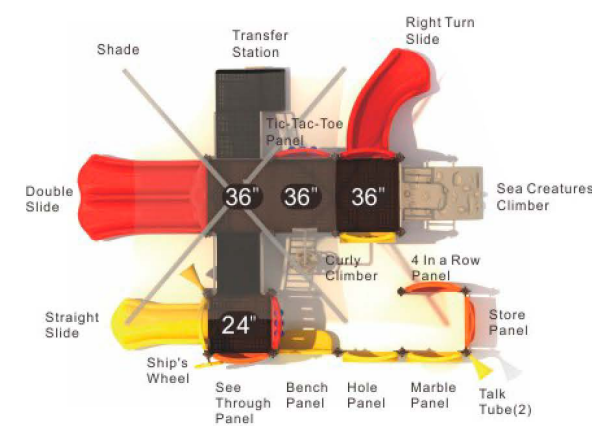

**Flowerville
KP-22022**

Age Group: 2-5
Activities: 14
Capacity: 40
Use Zone: 33'-1" x 27'-5"
Fall Height: 3'-0"

Colors

**Pleasantville
KP-22023**

Age Group: 2-5
Activities: 17
Capacity: 44
Use Zone: 33'-5" x 29'-6"
Fall Height: 3'-0"

Colors