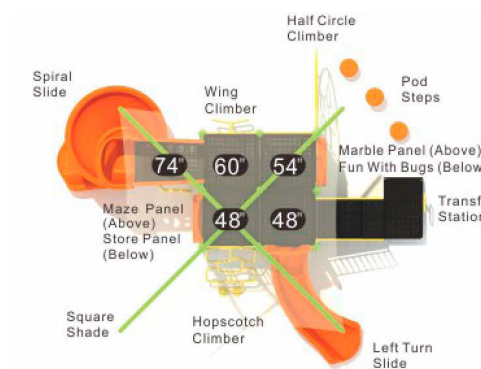

Color Carnival
KP-22024

Age Group: 2-12
Activities: 12
Capacity: 40
Use Zone: 36'-0" x 28'-10"
Fall Height: 5'-0"

Colors

Spring Day
KP-22025

Age Group: 2-12
Activities: 12
Capacity: 46
Use Zone: 32'-4" x 29'
Fall Height: 6'-2"

Colors