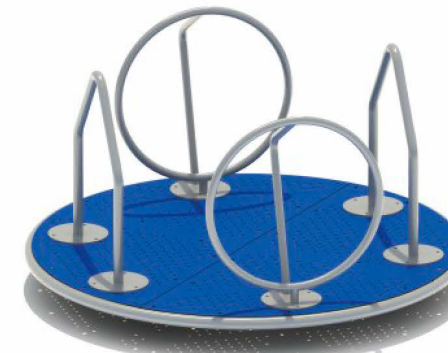

Arctic Whirl
FS-1809
Age Group: 2-12
Capacity: 4~8
Use Zone: 23'-8" x 23'-8"
Fall Height: 1'-0"