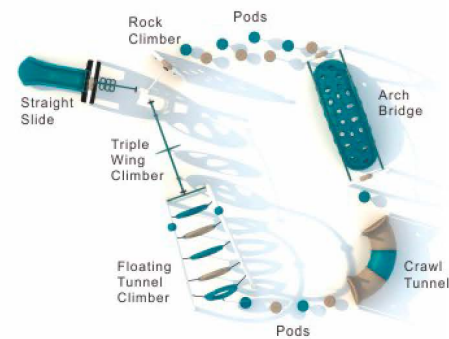

Kuala Quest

NX-22053

Age Group: 5-12

Activities: 49

Capacity: 44

Use Zone: 47'-2" x 37'-2"

Fall Height: 7'-3"

Colors

Chipmunk

NX-22054

Age Group: 5-12

Activities: 20

Capacity: 36

Use Zone: 48'-42" x 41'-4"

Fall Height: 7'-3"

Colors