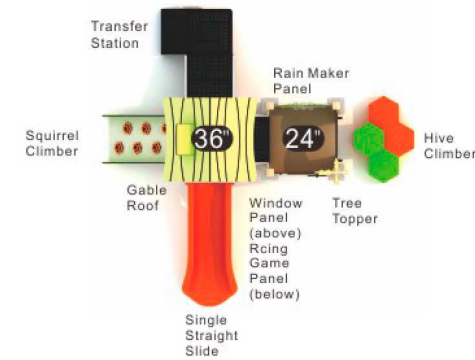

**Allegheny
EW-22142**

Age Group: 2-12
Activities: 9
Capacity: 21~25
Use Zone: 42'-11" x 26'-6"
Fall Height: 4'-0"

Colors

**Little Buena Vista
EW-22143**

Age Group: 2-5
Activities: 5
Capacity: 16~20
Use Zone: 26'-6" x 25'-3"
Fall Height: 3'-0"

Colors

**Mini Cascades
EW-22144**

Age Group: 2-5
Activities: 4
Capacity: 6~10
Use Zone: 25'-4" x 21'-10"
Fall Height: 3'-0"

Colors