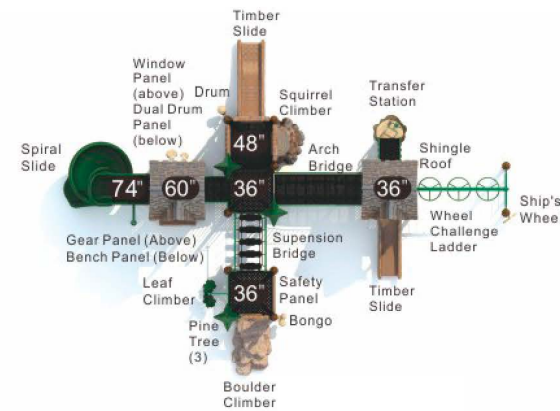

Sierra Nevada

NL-22091

Age Group: 5-12

Activities: 16

Capacity: 78

Use Zone: 51'-2" x 41'-4"

Fall Height: 7'-9"

Colors