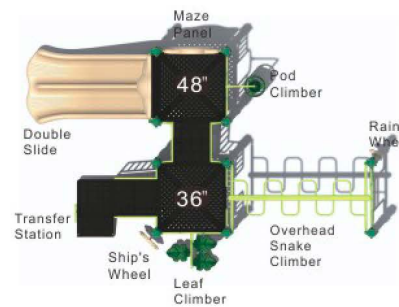

The Spiral Tower
MX-22075

Age Group: 5-12
Activities: 7
Capacity: 32
Use Zone: 33'-5" x 29'-1"
Fall Height: 7'-5"

Colors

Maven's Place
MX-22076

Age Group: 2-5
Activities: 7
Capacity: 20~24
Use Zone: 30'-3" x 27'-7"
Fall Height: 3'-0"

Colors

Londyn's Lounge
MX-22077

Age Group: 5-12
Activities: 7
Capacity: 20~24
Use Zone: 32'-5" x 24'-9"
Fall Height: 7'-2"

Colors