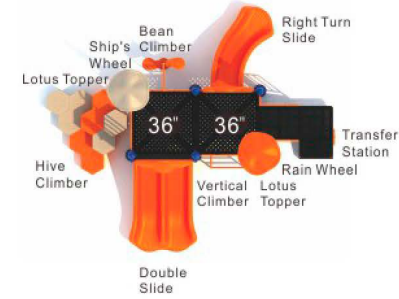

The Spiral Tower
MX-22075

Age Group: 5-12
Activities: 7
Capacity: 32
Use Zone: 33'-5" x 29'-1"
Fall Height: 7'-5"

Colors