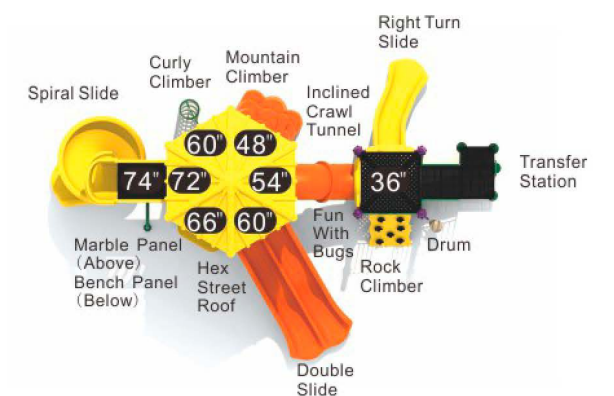

Play in the Park

MX-22069

Age Group: 5-12
Activities: 14
Capacity: 54
Use Zone: 47'-8" x 43'-3"
Fall Height: 8'-0"

Colors

Big Top Play

MX-22070

Age Group: 2-5
Activities: 11
Capacity: 30
Use Zone: 42'-2" x 32'-10"
Fall Height: 6'-2"

Colors