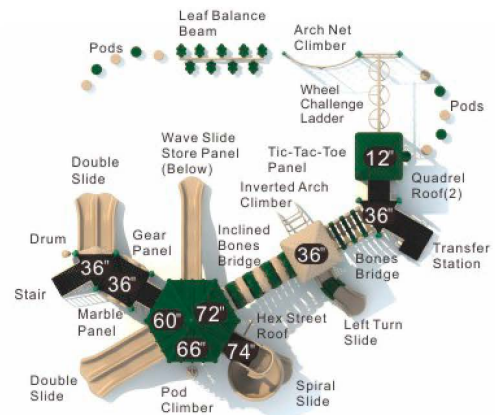

Colors

Slide Away

MX-22063

Age Group: 5-12
 Activities: 28
 Capacity: 92
 Use Zone: 49'-6" x 46'-6"
 Fall Height: 7'-9"

Colors

Climb n Challenge

MX-22064

Age Group: 5-12
 Activities: 18
 Capacity: 74
 Use Zone: 50'-2" x 42'-11"
 Fall Height: 8'-2"