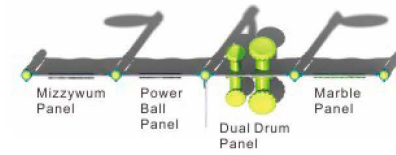

Archies Awesome Arch Wall

TT-22121

Age Group: 2-5
Activities: 5
Capacity: 4~8
Use Zone: 33'-7" x 16'-8"
Fall Height: Ground Level

Colors

Wynter's Fun Wall

TT-22124

Age Group: 2-5
Activities: 5
Capacity: 11~15
Use Zone: 24'-7" x 14'-6"
Fall Height: Ground Level

Colors

Rumi Wonderville

TT-22122

Age Group: 2-5
Activities: 5
Capacity: 11~15
Use Zone: 26'-6" x 21'-6"
Fall Height: Ground Level

Colors

The Merry-Go-Rumble

TT-22125

Age Group: 6-23 months
Activities: 5
Capacity: 14
Use Zone: 19'-5" x 19'-7"
Fall Height: Ground Level

Colors