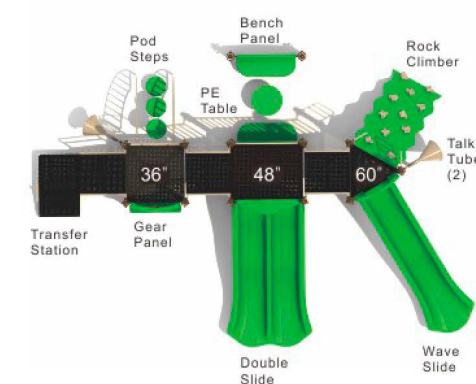

Round About
KP-22030

Age Group: 5-12
Activities: 9
Capacity: 38
Use Zone: 36'-2" x 32'-4"
Fall Height: 5'-0"

Colors

Vin's Vacation
KP-22031

Age Group: 2-12
Activities: 9
Capacity: 40
Use Zone: 34'-9" x 27'-2"
Fall Height: 5'-0"

Colors