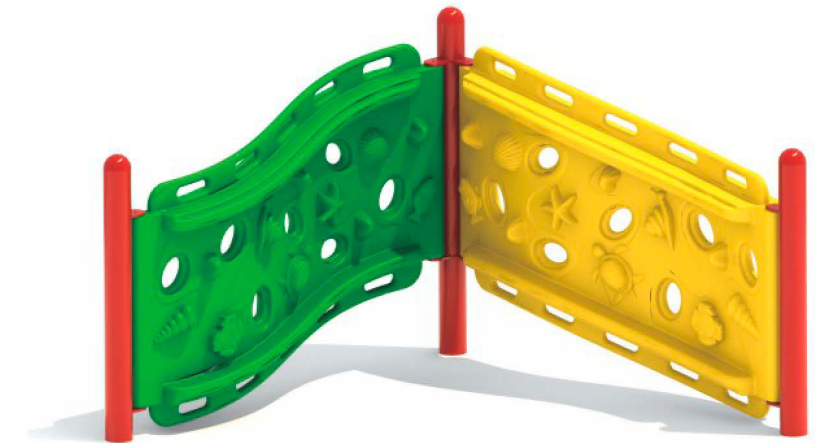

MISC CLIMBERS

Space Station Climber FS-2203

Age Group: 5-12
Capacity: 13~15
Use Zone: 23'-2"×23'-2"
Fall Height: 4'-8"

Moon Climber FS-30837

Age Group: 2-5
Capacity: 11~15
Use Zone: 20'-11"×20'-11"
Fall Height: 4'-5"

Honey Comb Arch Climber FS-32382

Age Group: 2-12
Capacity: 3~5
Use Zone: 18'-11"×16'-0"
Fall Height: 4'-0"

8' Mountain Twist FS-1207

Age Group: 5-15
Capacity: 6~10
Use Zone: 23'-6"×23'-6"
Fall Height: 7'-5"

OCEAN CLIMBERS

Ocean Wave RC-1809

Age Group: 5-12
Capacity: 3~5
Use Zone: 18'-6"×13'-4"
Fall Height: 8'-5"

Ocean Peak RC-1810

Age Group: 5-12
Capacity: 6~10
Use Zone: 19'-5"×19'-5"
Fall Height: 5'-11"

Wave Crest RC-1811