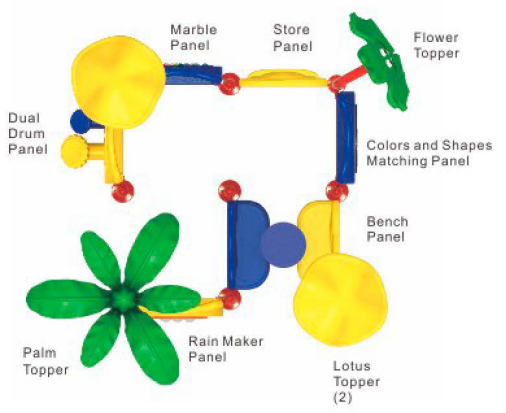

TODDLER TOWN

Providing fun, safe and cost-effective playgrounds for toddlers and pre-schools for religious organizations, daycares, and schools can be very challenging. Typically, these playgrounds need to provide lots of activity in a small or medium-sized space, and the cost of purchasing, shipping and installation needs to be very reasonable.

Palm Paradise TT-22120

Age Group: 6-23 months
Activities: 7
Capacity: 14
Use Zone: 20'-4" x 19'-4"
Fall Height: Ground Level

Colors

Toddler Town playgrounds offer you elements such as an abundance of ground-based play that focuses on cognitive learning, fine motor skills, as well as a social quality. These elements are furnished to you in a slightly smaller footprint to accommodate smaller play spaces and that facilitate an excellent line of supervision. In addition to providing big play in smaller spaces, you will also enjoy lower equipment cost, shipping cost, and surfacing cost that one experiences with standard-sized playgrounds.

Toddler Town playgrounds are skillfully crafted with your choice of 2.375" OD galvanized steel or aluminum support posts which are, along with all of the steel handrails, barriers, gates, and climbers, coated with a baked-on polyester powder coat finish for a lifetime of protection against the elements. All steel decking and stairs are encased in a long-lasting PVC coating. The three-dimensional plastic slides, panels, roofs,

and climbers are rotationally molded using virgin compounded resins that feature greater UV breakdown resistance than dry blended resins. The HDPE sheet plastic climbers and activities are specifically manufactured at the factory for high-quality control and not purchased from a supplier.