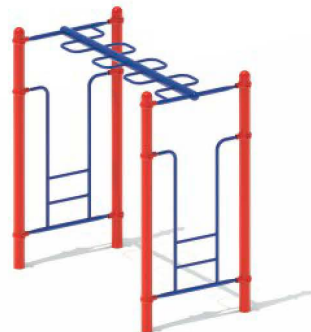

Free Standing Overhead Snake Ladder
FS-HL1006
Age Group: 5-12
Capacity: 3~5
Use Zone: 20'-3" x 15'-4"
Fall Height: 7'-0"