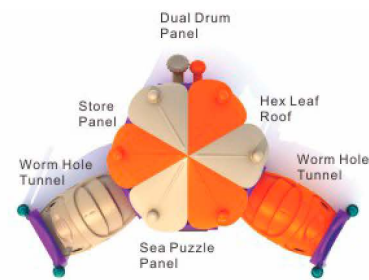

Archies Awesome Arch Wall

TT-22121

Age Group: 2-5
Activities: 5
Capacity: 4~8
Use Zone: 33'-7" x 16'-8"
Fall Height: Ground Level

Colors

Wynter's Fun Wall

TT-22124

Age Group: 2-5
Activities: 5
Capacity: 11~15
Use Zone: 24'-7" x 14'-6"
Fall Height: Ground Level

Colors

Rumi Wonderville

TT-22122

Age Group: 2-5
Activities: 5
Capacity: 11~15
Use Zone: 26'-6" x 21'-6"
Fall Height: Ground Level

Colors

The Merry-Go-Rumble

TT-22125

Age Group: 6-23 months
Activities: 5
Capacity: 14
Use Zone: 19'-5" x 19'-7"
Fall Height: Ground Level

Colors