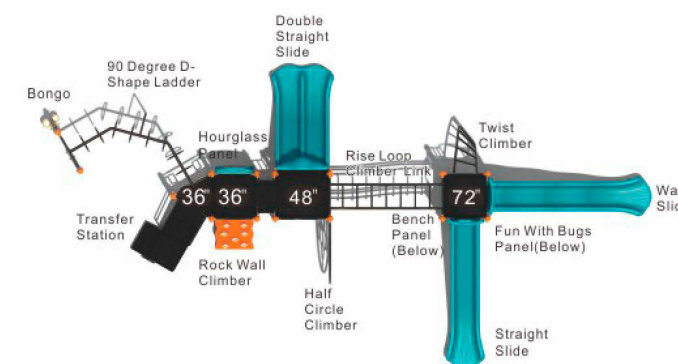

Boom Town

KP-22020

Age Group: 2-12
Activities: 15
Capacity: 60
Use Zone: 44'-11" x 32'-11"
Fall Height: 5'-6"

Colors

Long Adventure

KP-22021

Age Group: 5-12
Activities: 12
Capacity: 36~40
Use Zone: 52'-8" x 32'-8"
Fall Height: 8'-2"

Colors