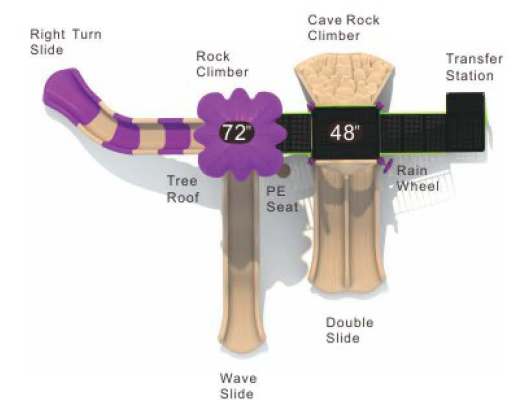

**Daydream
KP-22028**

Age Group: 2-12
Activities: 11
Capacity: 36
Use Zone: 32'-10" x 27'-5"
Fall Height: 5'-0"

Colors

**Super Slide Central
KP-22029**

Age Group: 5-12
Activities: 7
Capacity: 20~24
Use Zone: 36'-10" x 28'-5"
Fall Height: 6'-0"

Colors