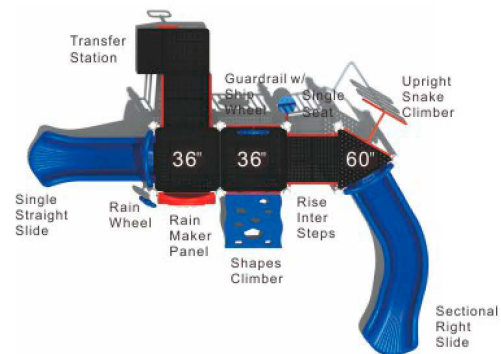

Legend Sparks

KP-22032

Age Group: 2-12

Activities: 8

Capacity: 15~22

Use Zone: 27'-11" x 30'-5"

Fall Height: 5'-0"

Colors

Boken Beach

KP-22033

Age Group: 2-12

Activities: 7

Capacity: 16~20

Use Zone: 31'-3" x 30'-4"

Fall Height: 3'-0"

Colors