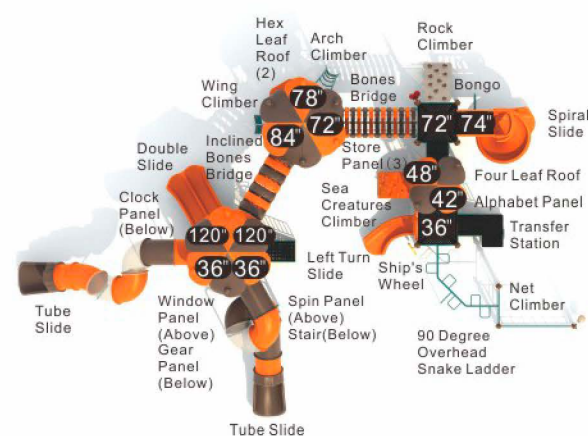

Cloud Walker

MX-22060

Age Group: 5-12
Activities: 30
Capacity: 86
Use Zone: 72'-7" x 51'-11"
Fall Height: 10'-0"

Colors

Maximo playgrounds provide you peace of mind as it is the workhorse of the industry. With its large supports and broad platforms, a Maximo playground can handle end-user volumes without constricting the excitement and enthusiasm found in the flow of play. The predictable reliability of the materials sourced for Maximo combined with the skilled craftsmanship at the factory produces equipment that is durable and requires less maintenance, so your play space looks great and is available and open with fewer disruptions.