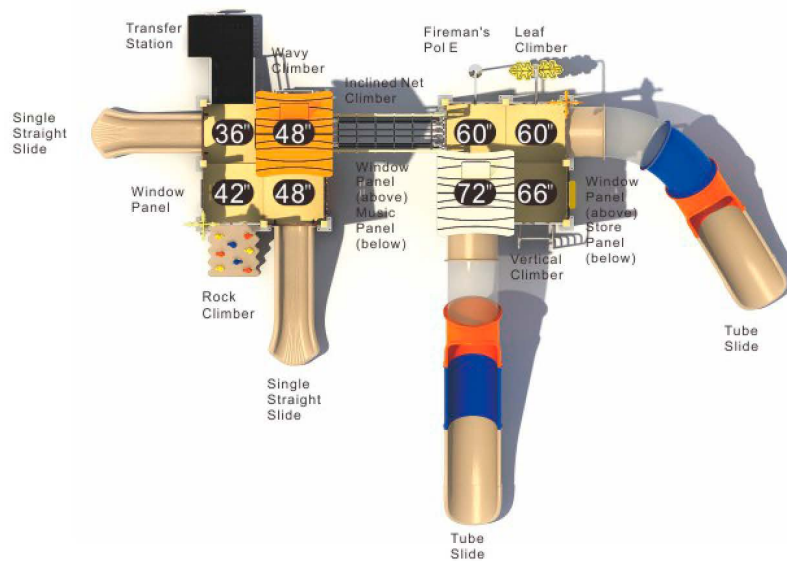

Big Cypress

EW-22141

Age Group: 5-12

Activities: 13

Capacity: 46~50

Use Zone: 47'-2" x 40'-0"

Fall Height: 6'-0"

Colors