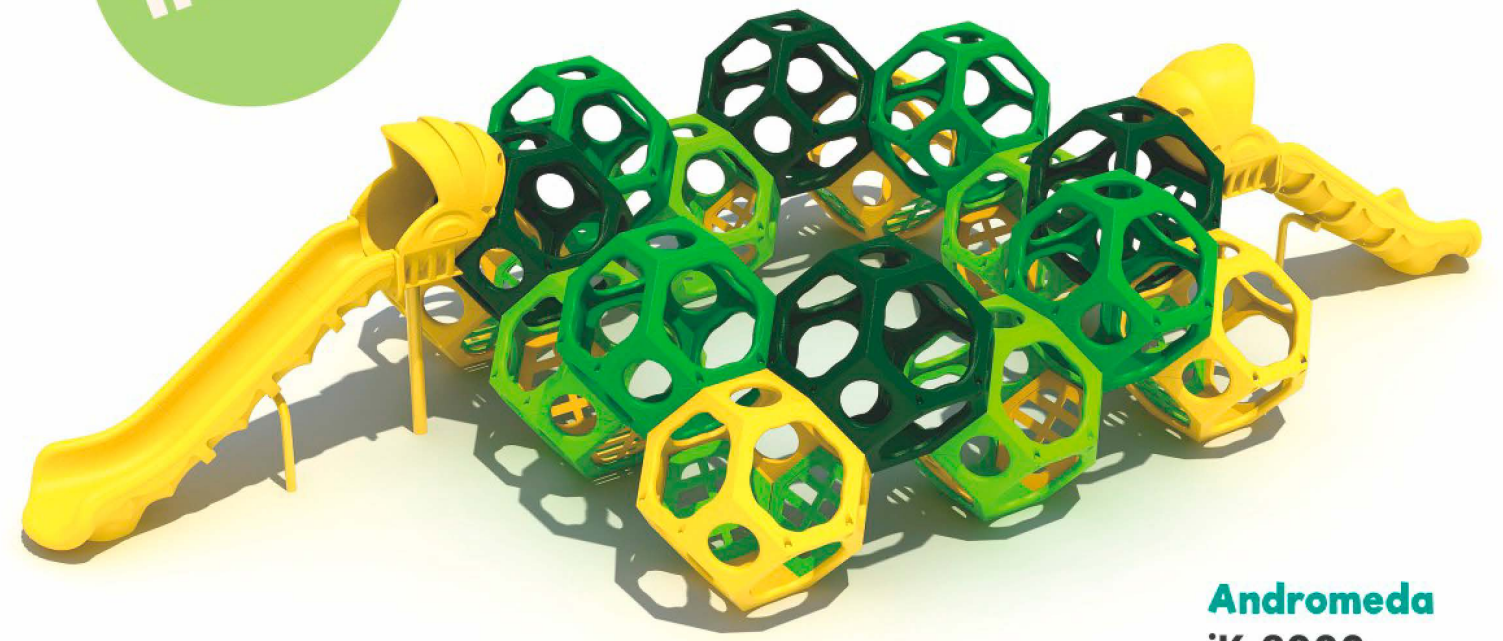

Use Zone: 9'-7" x 8'-4"

Accessible Stretching Wheel & Shoulder Rotator

FS-0048

Use Zone: 9'-10" x 9'-5"

Accessible Hand Cycle & Foot Cycle

FS-0047

Use Zone: 10'-10" x 8'-10"

Milky Way
iK-2001