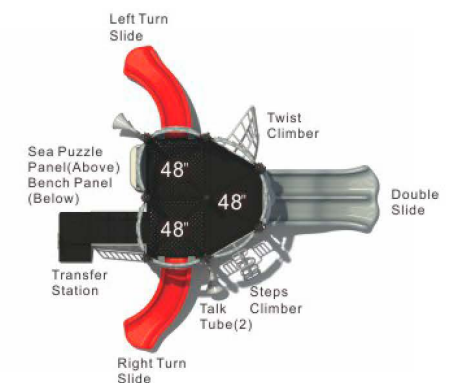

Galactic Station

KC-22100

Age Group: 5-12
Activities: 33
Capacity: 106
Use Zone: 56'-11" x 56'-5"
Fall Height: 8'-0"

Colors

Star Quest

KC-22101

Age Group: 2-12
Activities: 8
Capacity: 38
Use Zone: 33'-4" x 32'-9"
Fall Height: 4'-0"

Colors