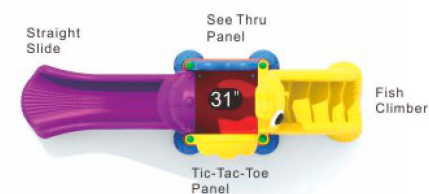

Color as shown

**Magic Motor
CD-04**

Age Group: 2-5
Capacity: 20
Use Zone: 27'-10" x 21'-10"
Fall Height: 3'-3"

Color as shown

**The Octopod
CD-02**

Age Group: 2-5
Capacity: 10
Use Zone: 24'-4" x 15'-3"
Fall Height: 2'-7"