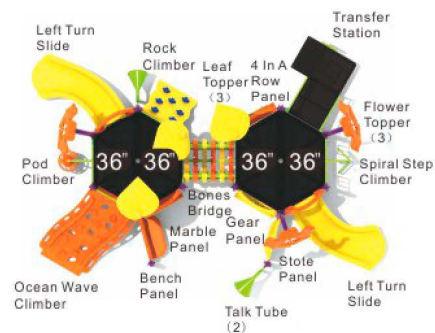

**Flowerville
KP-22022**

Age Group: 2-5
Activities: 14
Capacity: 40
Use Zone: 33'-1" x 27'-5"
Fall Height: 3'-0"

Colors

**Pleasantville
KP-22023**

Age Group: 2-5
Activities: 17
Capacity: 44
Use Zone: 33'-5" x 29'-6"
Fall Height: 3'-0"

Colors