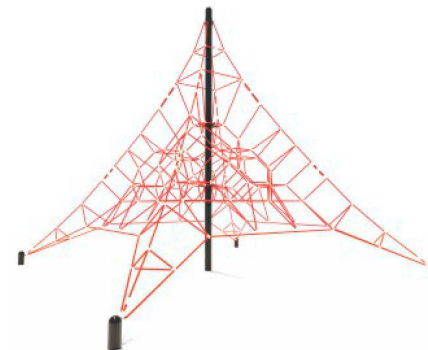

29' Pyramid Net Climber
FS-PN1001
Age Group: 5-12
Capacity: 21~25
Use Zone: 41'-2" x 41'-2"
Fall Height: 6'-0"