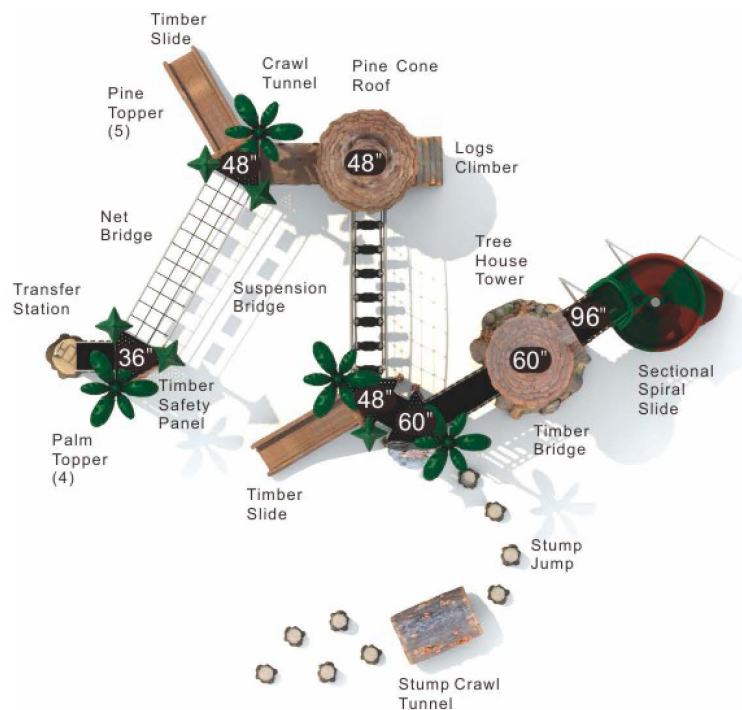

TREE HOUSE

Progressive organizations like park and recreation districts, city councils, Landscape Architects, and even some school districts are seeking a unique play space that stands out from the other local playgrounds. You are looking for something that will attract families and create a community play space that will create cherished memories.

Neverland RN-22001

Age Group: 5-12
Activities: 20
Capacity: 74~79
Use Zone: 59'-0" x 50'-9"
Fall Height: 8'-0"

Colors

TreeHouse playgrounds bring the forest to your playground with natural and life-like, themed based play components that allow you to create a playground that takes on the appearance of a wild forest. With its large supports, broad platforms and a natural color palette to choose from, a TreeHouse playground can be the focal point of your family park. This system is designed to handle large end user volumes without constricting the excitement and enthusiasm found in the flow of play. The time-tested reliability of the materials sourced for and combined with the skilled craftsmanship at the factory, produces equipment that is durable and requires less maintenance over time, so that your play space remains fun, inviting and open to the public.

TreeHouse playgrounds are artistically crafted with your choice of 5.0" OD galvanized steel or aluminum support posts which are coated with a baked-on

polyester powder coat finish for a lifetime of protection against the elements. All handrails, gates and barriers are fabricated with stainless steel tubing. All steel decking and stairs are encased in a long-lasting PVC coating.

The realistic treehouse, panels, climbers and roofs are environmentally friendly high-molecular carbon fiber materials. The three-dimensional plastic slides and toppers are rotationally molded using virgin compounded resins that feature greater UV breakdown resistance over dry blended resins. The HDPE sheet plastic climbers and activities are specifically manufactured at the factory for high-quality control and not purchased from a supplier.