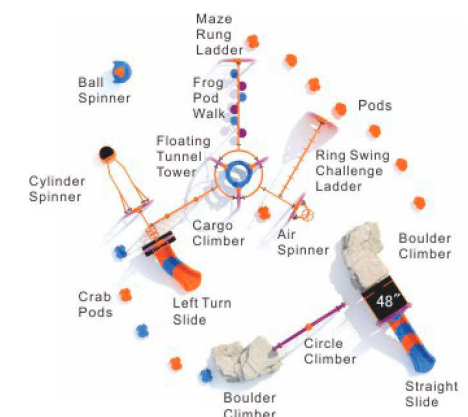

Grande Junction

NX-22051

Age Group: 5-12
Activities: 24
Capacity: 46
Use Zone: 50'-10" x 47'-8"
Fall Height: 7'-3"

Colors

Gator Run

NX-22052

Age Group: 5-12
Activities: 27
Capacity: 54
Use Zone: 54'-2" x 50'-0"
Fall Height: 7'-3"

Colors