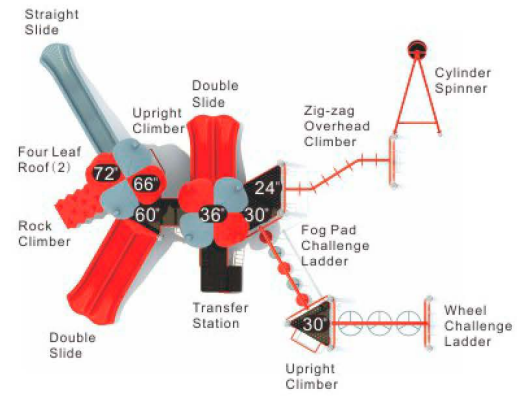

**Double-Double
MX-22071**

Age Group: 5-12
Activities: 11
Capacity: 58
Use Zone: 37'-11" x 44'-9"
Fall Height: 7'-9"

Colors

**In the Shade
MX-22072**

Age Group: 2-12
Activities: 15
Capacity: 58
Use Zone: 35'-10" x 32'-1"
Fall Height: 4'-0"

Colors