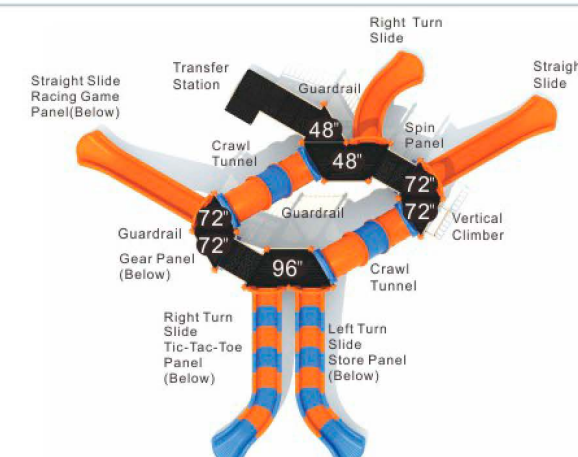

Triple Play
KP-22014

Age Group: 5-12
Activities: 19
Capacity: 70
Use Zone: 48'-11" x 35'-10"
Fall Height: 8'-2"

Colors

Time Tunnels
KP-22015

Age Group: 5-12
Activities: 13
Capacity: 62
Use Zone: 47'-2" x 42'
Fall Height: 8'-0"

Colors