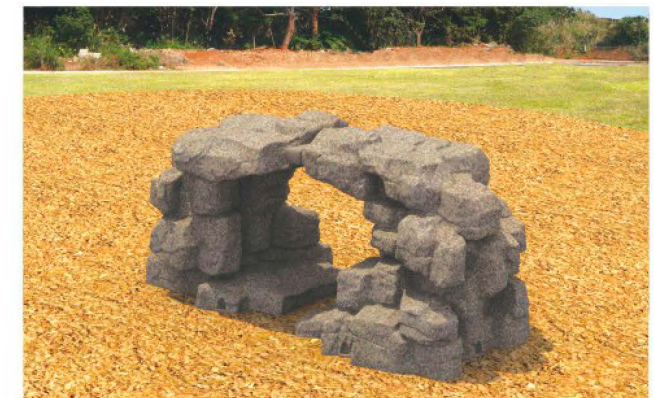

**4' Double Boulder Climber
RC-1606**
Age Group: 5-12
Capacity: 6~10
Use Zone: 20'-8" x 18'-5"
Fall Height: 4'-0"