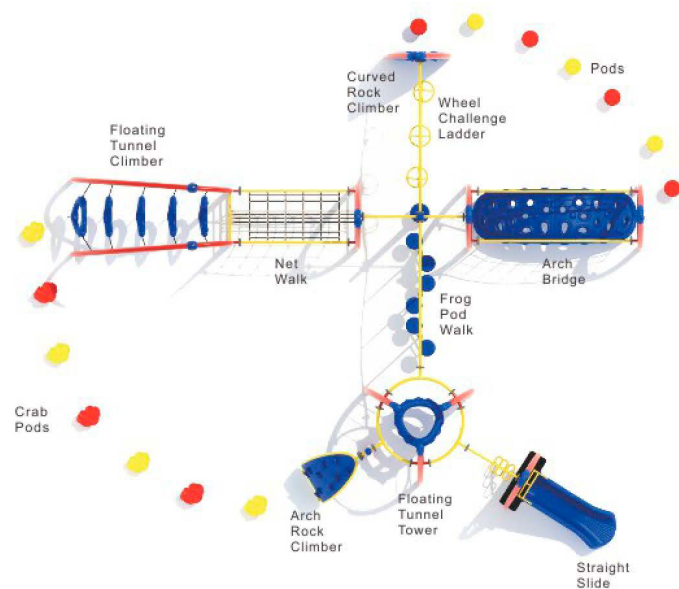

NEXUS

NEXUS style playgrounds offer unique solutions for organizations that have curvy and bendy spaces that traditional, squared-off playgrounds cannot accommodate efficiently. Also, organizations such as schools, municipalities, cities and park districts that are seeking to reduce risk but provide exceptional activity will want to research Nexus playgrounds

Space Walk

NX-22050

Age Group: 5-12
Activities: 23
Capacity: 42
Use Zone: 43'-2" x 55'-3"
Fall Height: 7'-3"

Colors

NEXUS playgrounds offer you features such as design flexibility and a compact footprint that you don't get with traditional post and platform styles of playground equipment. Safety and durability are standards in every KidsTale playground, and Nexus augments those traits by removing platforms and keeping all of the activities at or very near to ground level. By removing the platform requirements from a playground, you will enjoy high action play, inventive play at low levels of risk as well as lower equipment cost, shipping cost, and surfacing cost that one experiences with traditional post and platform style playgrounds.

NEXUS playgrounds are skillfully crafted with 4.0" OD galvanized steel posts which are, along with all of the steel handrails, barriers, gates, and climbers,

coated with a baked-on polyester powder coat finish for a lifetime of protection against the elements. The three-dimensional plastic slides, panels, and climbers are rotationally molded using virgin compounded resins that feature greater UV breakdown resistance than dry blended resins. The HDPE sheet plastic climbers and activities are specifically manufactured at the factory for high-quality control and not purchased from a supplier.