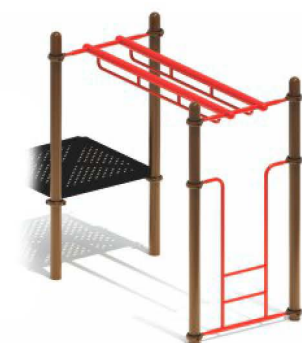

2' and 4' Straight Crawl Tunnel
Design to link equal Height decks

OVERHEAD LADDERS

Invert Arch Challenge Ladder

Deck Height : 8" to 3'

Overhead Snake Ladder

Deck Height : 8" to 3'

Overhead Wavy Rung

Deck Height : 8" to 3'

Zig-Zag-Ring Challenge Ladder

Deck Height : 8" to 3'

Rise Challenge Ladder

Deck Height : 8" to 3'

Double Parallel Bar

Deck Height : 8" to 3'

Challenge Ladder

Deck Height : 8" to 3'