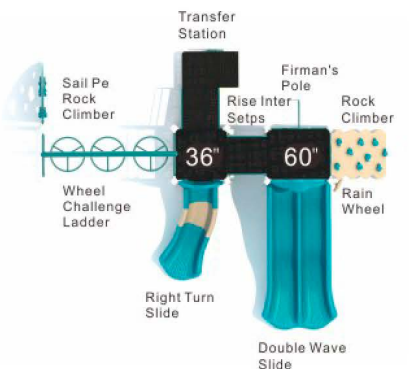

Colors

**Fun Size
KP-22035**

Age Group: 5-12
Activities: 7
Capacity: 30
Use Zone: 31'-10" x 29'-0"
Fall Height: 7'-9"

Colors