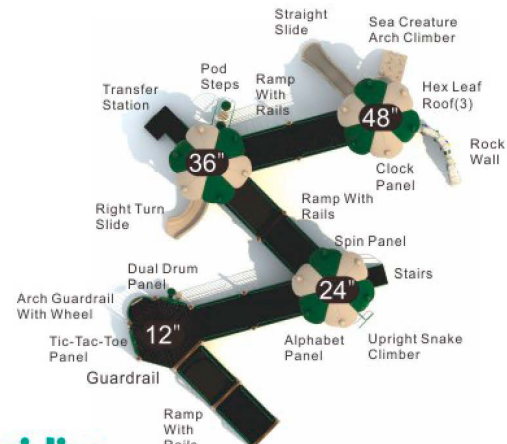

Chadick Park
McAlester Oklahoma

Interconnections

MX-22081

Age Group: 2-12
Activities: 33
Capacity: 164
Use Zone: 71'-5" x 59'-5"
Fall Height: 4'-0"

Colors

Play Hut Paradise
MX-22082

Age Group: 2-12
Activities: 15
Capacity: 104
Use Zone: 47'-0" x 57'-3"
Fall Height: 7'-5"