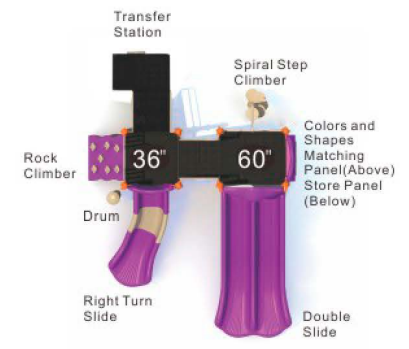

Colors

**Slideburg
KP-22034**

Age Group: 2-12
 Activities: 9
 Capacity: 44
 Use Zone: 30'-10" x 28'-6"
 Fall Height: 5'-0"

Colors

**Big Buddy
KP-22036**

Age Group: 2-12
 Activities: 7
 Capacity: 26
 Use Zone: 28'-7" x 23'-4"
 Fall Height: 5'-0"