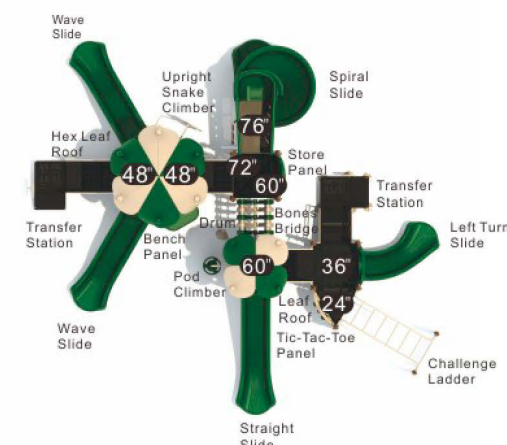

Marley's Place
KP-22018

Age Group: 5-12
Activities: 13
Capacity: 34~38
Use Zone: 40'-3" x 37'-6"
Fall Height: 6'-0"

Colors

Cabana Cove
KP-22019

Age Group: 5-12
Activities: 13
Capacity: 62
Use Zone: 39'-5" x 38'-2"
Fall Height: 7'-0"

Colors