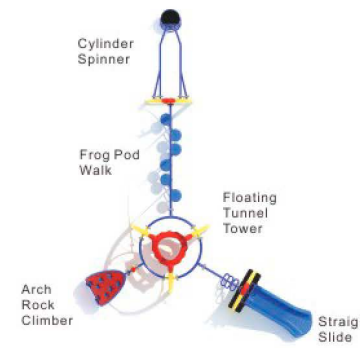

Colors

Orbitor
NX-22057

Age Group: 5-12
Activities: 5
Capacity: 14
Use Zone: 37'-6" x 29'-11"
Fall Height: 7'-3"