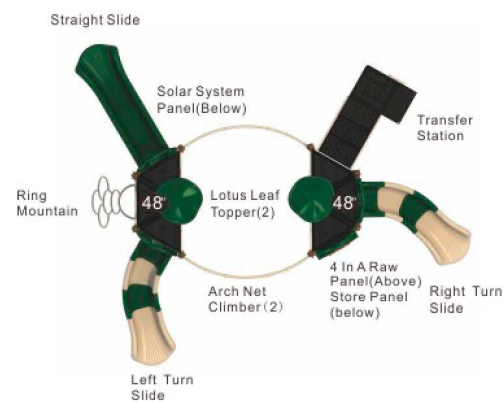

Round About
KP-22030

Age Group: 5-12
Activities: 9
Capacity: 38
Use Zone: 36'-2" x 32'-4"
Fall Height: 5'-0"

Colors

Vin's Vacation
KP-22031

Age Group: 2-12
Activities: 9
Capacity: 40
Use Zone: 34'-9" x 27'-2"
Fall Height: 5'-0"

Colors