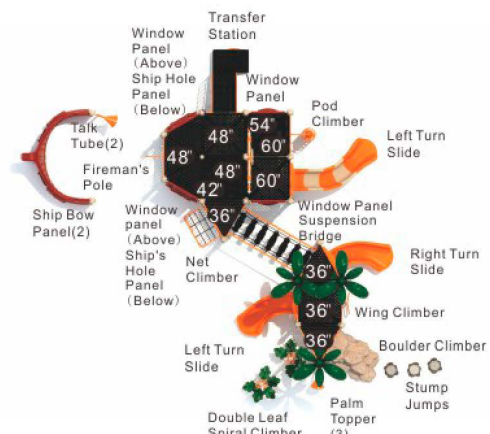

The Jolly Voyage

CS-22093

Age Group: 5-12
Activities: 21
Capacity: 82
Use Zone: 61'-11" x 41'-7"
Fall Height: 8'-0"

Colors

Adventure Isle

CS-22094

Age Group: 5-12
Activities: 20
Capacity: 84
Use Zone: 50'-9" x 44'-5"
Fall Height: 5'-0"

Colors