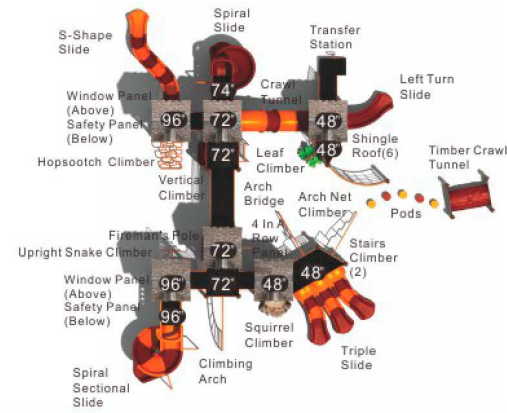

**Fort Adventure
KC-22098**

Age Group: 5-12
Activities: 31
Capacity: 134
Use Zone: 61'-2" x 59'-4"
Fall Height: 8'-0"

Colors

**Frontier Fun
KC-22099**

Age Group: 2-12
Activities: 18
Capacity: 70
Use Zone: 46'-8" x 43'-11"
Fall Height: 7'-5"

Colors