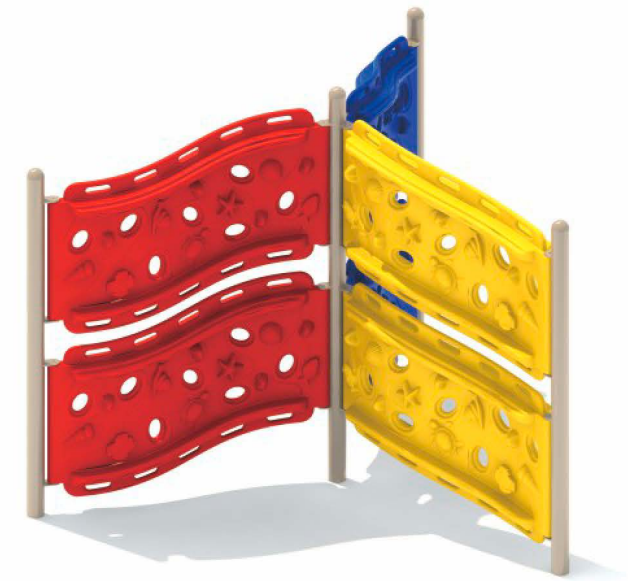

Triple Wave RC-1812

Age Group: 5-12
Capacity: 16~20
Use Zone: 23'-11"×22'-6"
Fall Height: 8'-6"