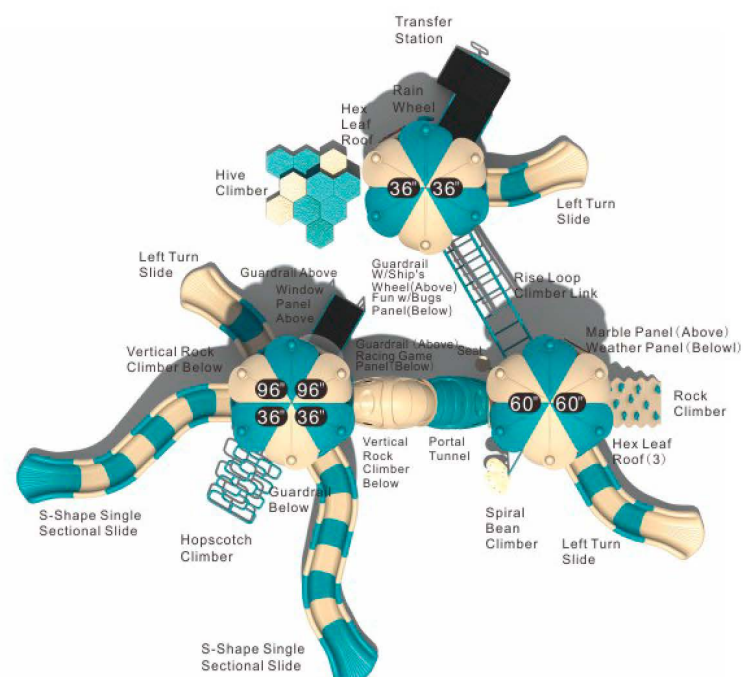

MINIMO

Playgrounds designed with Minimo tend to be a great solution for religious organizations, daycares, multi-family housing, and schools and organizations that want to enhance their facility with a play space. Typically, these playgrounds need to provide lots of activity in a small or medium-sized space, and the cost of purchasing, shipping and installation needs to be very reasonable.