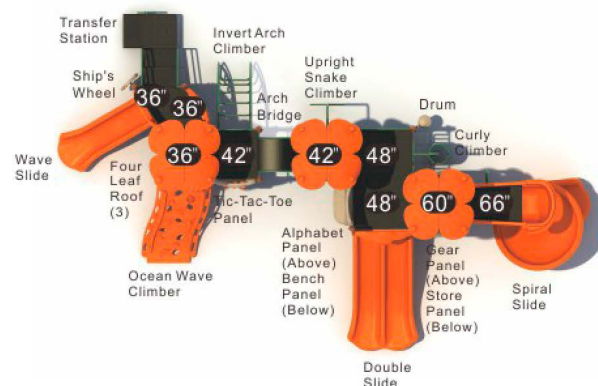

Colors

Boom Town

KP-22020

Age Group: 2-12
 Activities: 15
 Capacity: 60
 Use Zone: 44'-11" x 32'-11"
 Fall Height: 5'-6"

Colors

Long Adventure

KP-22021

Age Group: 5-12
 Activities: 12
 Capacity: 36~40
 Use Zone: 52'-8" x 32'-8"
 Fall Height: 8'-2"