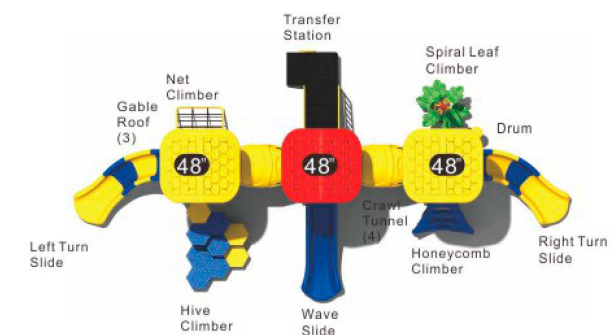

Inchworm Wonder

KP-22016

Age Group: 5-12
Activities: 13
Capacity: 58
Use Zone: 41'-11" x 41'-5"
Fall Height: 6'-0"

Colors

Tube Towers

KP-22017

Age Group: 2-5
Activities: 12
Capacity: 32
Use Zone: 44'-1" x 28'-5"
Fall Height: 4'-0"

Colors