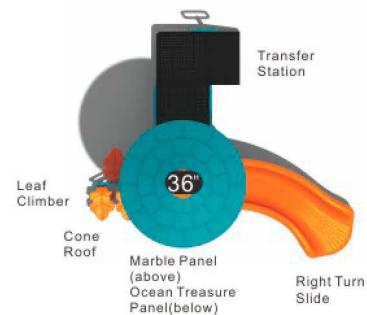

Colors

Micro Malek
KP-22039

Age Group: 2-5
Activities: 4
Capacity: 6~10
Use Zone: 22'-9" x 21'-3"
Fall Height: 3'-0"

Colors