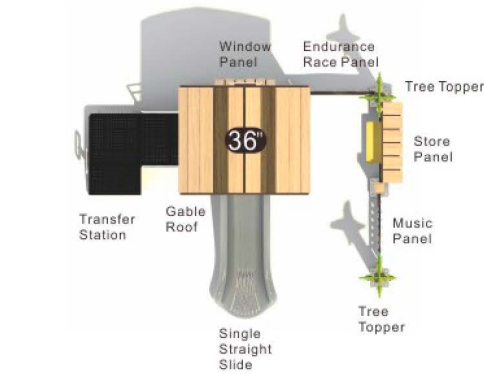

**Allegheny
EW-22142**

Age Group: 2-12
Activities: 9
Capacity: 21~25
Use Zone: 42'-11" x 26'-6"
Fall Height: 4'-0"

Colors

**Little Buena Vista
EW-22143**

Age Group: 2-5
Activities: 5
Capacity: 16~20
Use Zone: 26'-6" x 25'-3"
Fall Height: 3'-0"

Colors

**Mini Cascades
EW-22144**

Age Group: 2-5
Activities: 4
Capacity: 6~10
Use Zone: 25'-4" x 21'-10"
Fall Height: 3'-0"

Colors