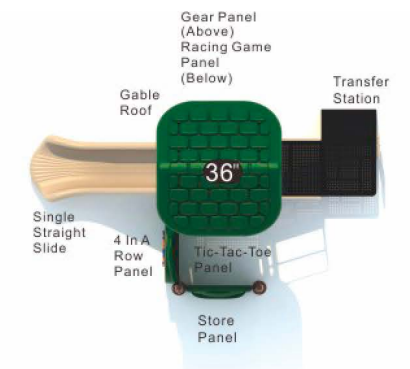

**Slideburg
KP-22034**

Age Group: 2-12
Activities: 9
Capacity: 44
Use Zone: 30'-10" x 28'-6"
Fall Height: 5'-0"

Colors

**Big Buddy
KP-22036**

Age Group: 2-12
Activities: 7
Capacity: 26
Use Zone: 28'-7" x 23'-4"
Fall Height: 5'-0"

Colors

**Fun Size
KP-22035**

Age Group: 5-12
Activities: 7
Capacity: 30
Use Zone: 31'-10" x 29'-0"
Fall Height: 7'-9"

Colors

**Pint Play
KP-22037**

Age Group: 2-5
Activities: 6
Capacity: 10~15
Use Zone: 25'-3" x 19'-4"
Fall Height: 3'-0"

Colors