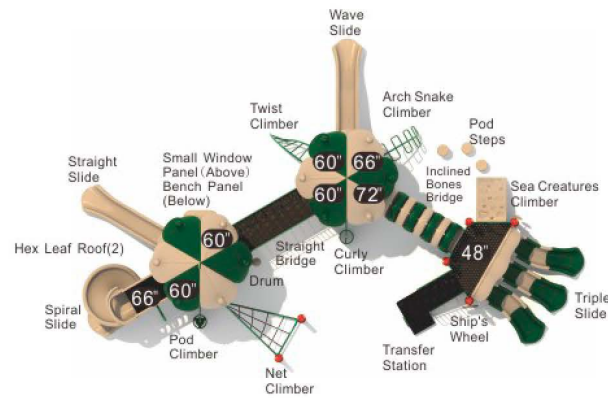

Colors

Get Around

MX-22065

Age Group: 5-12
 Activities: 21
 Capacity: 78
 Use Zone: 57'-2" x 40'-4"
 Fall Height: 6'-0"

Colors

Tulsa Public Schools
 Tulsa Oklahoma

A Day of Play

MX-22066

Age Group: 5-12
 Activities: 16
 Capacity: 80
 Use Zone: 55'-10" x 45'-0"
 Fall Height: 8'-2"

Colors

Lily Pad Playtime

MX-22067

Age Group: 2-12
 Activities: 14
 Capacity: 62
 Use Zone: 50'-10" x 40'-4"
 Fall Height: 6'-0"