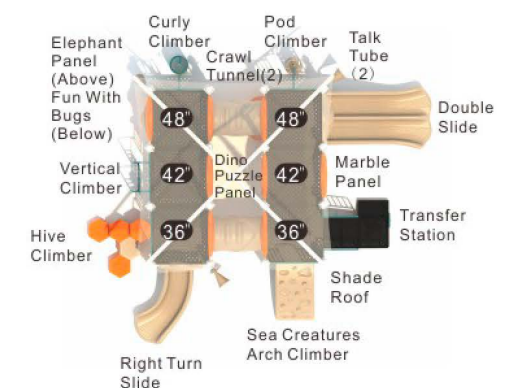

**Double-Double
MX-22071**

Age Group: 5-12
Activities: 11
Capacity: 58
Use Zone: 37'-11" x 44'-9"
Fall Height: 7'-9"

Colors

**In the Shade
MX-22072**

Age Group: 2-12
Activities: 15
Capacity: 58
Use Zone: 35'-10" x 32'-1"
Fall Height: 4'-0"

Colors