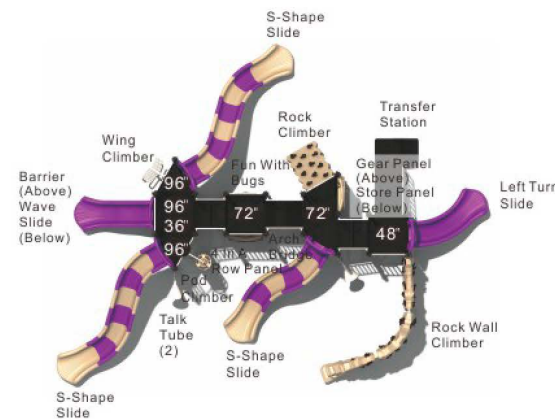

Slide in Time

KP-22012

Age Group: 5-12

Activities: 19

Capacity: 70

Use Zone: 47'-8" x 41'-10"

Fall Height: 8'-0"

Colors

Triple Fun

KP-22013

Age Group: 5-12

Activities: 15

Capacity: 68

Use Zone: 39'-8" x 40'-2"

Fall Height: 8'-2"

Colors