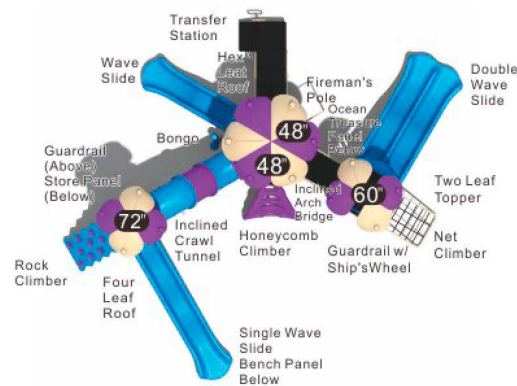

Marley's Place
KP-22018

Age Group: 5-12
Activities: 13
Capacity: 34~38
Use Zone: 40'-3" x 37'-6"
Fall Height: 6'-0"

Colors

Cabana Cove
KP-22019

Age Group: 5-12
Activities: 13
Capacity: 62
Use Zone: 39'-5" x 38'-2"
Fall Height: 7'-0"

Colors