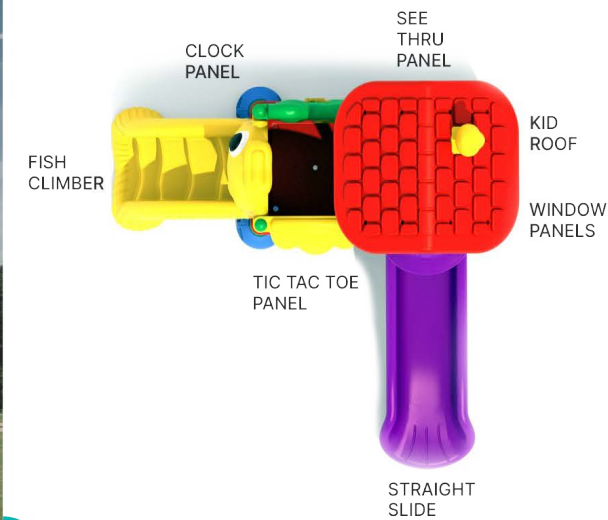

Colors

Primary:

Natural: