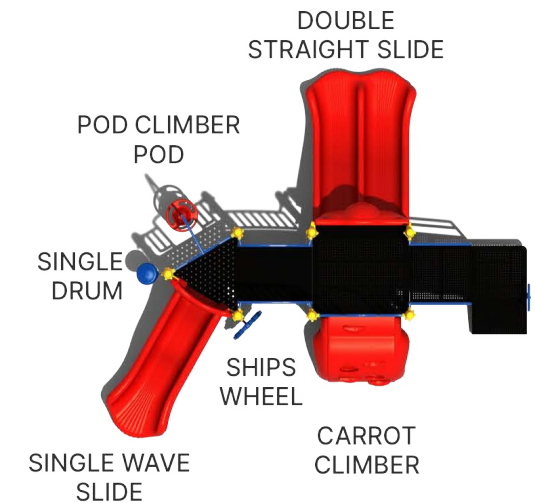

QS-22116

Age Group: 2-12
Activities: 8
Capacity: 20-24
Use Zone: 32' x 28'
Fall Height: 5'-0"

The Cheetah Cub

Get your little cubs' imagination at play on the Cheetah Cub playground. Built for 2-5-year-olds, this playground has the capacity for up to 22 little cheetah-tots. With a fall height of 3 inches, your little ones will enjoy the slides, pod climber, and steps to take them to new heights.

Colors

Primary:

Natural:

QS-22111

Age Group: 2-5
Activities: 7
Capacity: 18-22
Use Zone: 29' x 27'
Fall Height: 3'-0"

Whirlwind Tower

Kids will soon find themselves in a whirlwind of fun, excitement, and a whole lot of laughs as they make their way up and down this playground. The Whirlwind Tower offers the option to add a shade screen for playgrounds out in the open. Different slides and climbers welcome up to 24 toddlers and younger children to play together and make new friends.

Colors

Primary:

Natural: