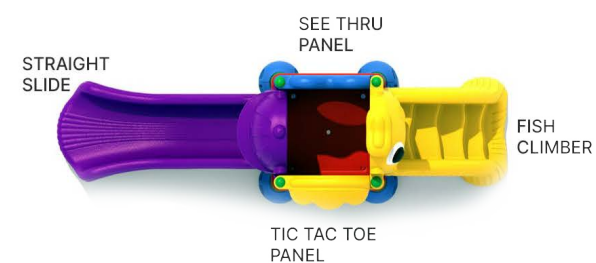

The Octopod

CD-02

Age Group: 2-5
Capacity: 10
Use Zone: 24'-4" x 15'-3"
Fall Height: 2'-7"

Color as shown