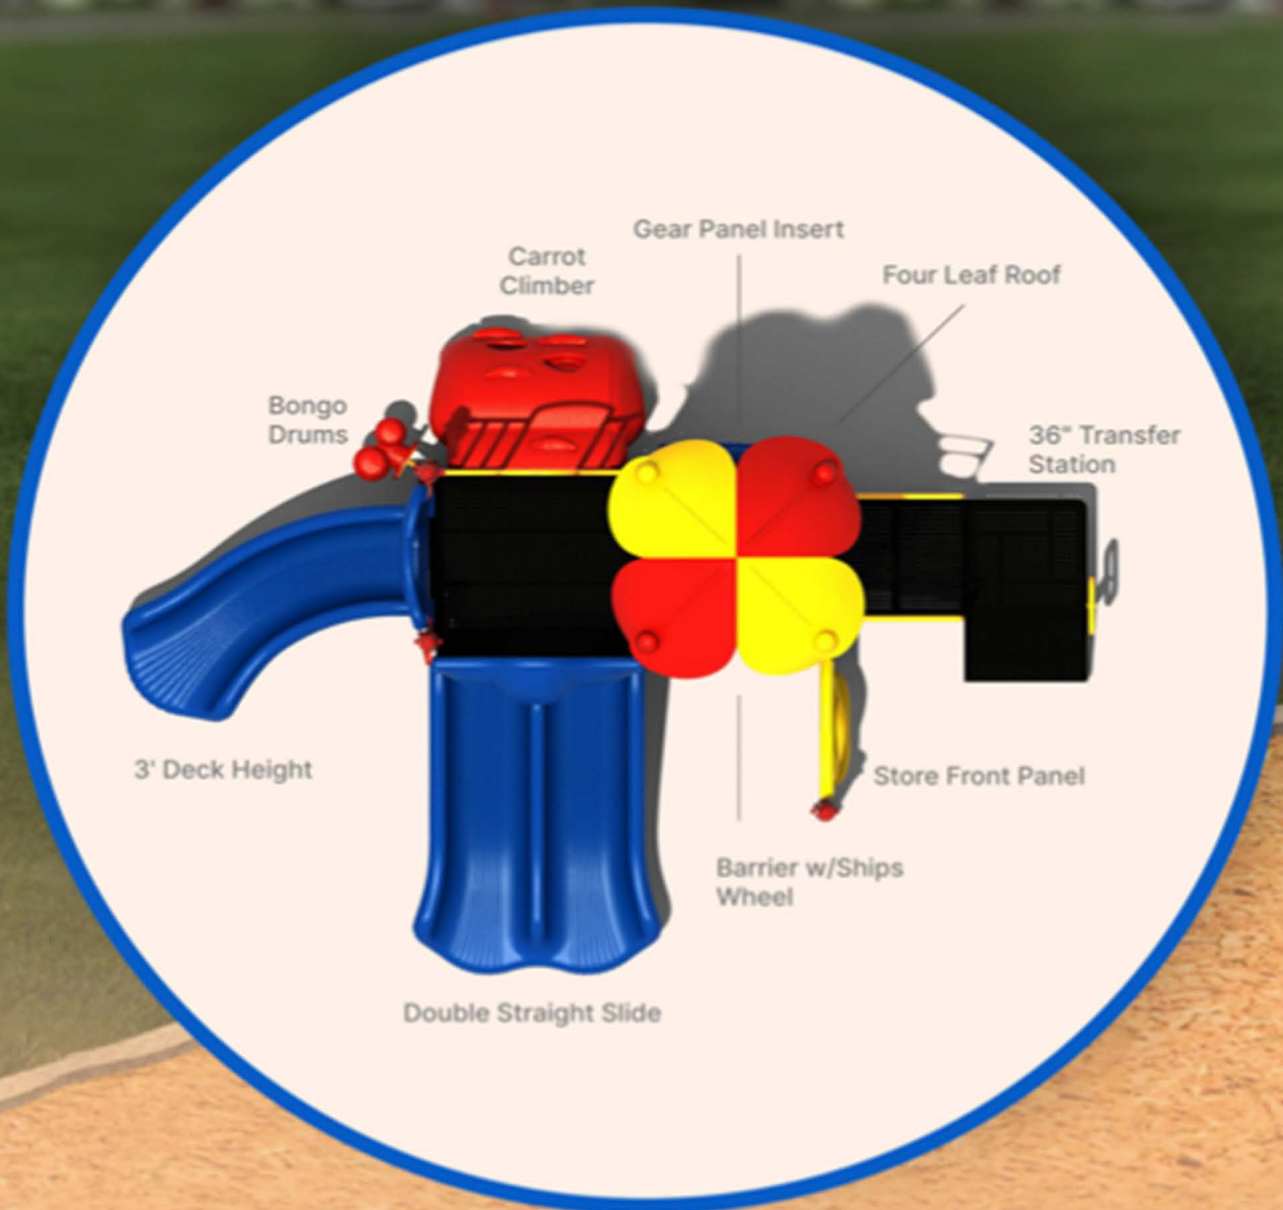

call us: 956 585-5993