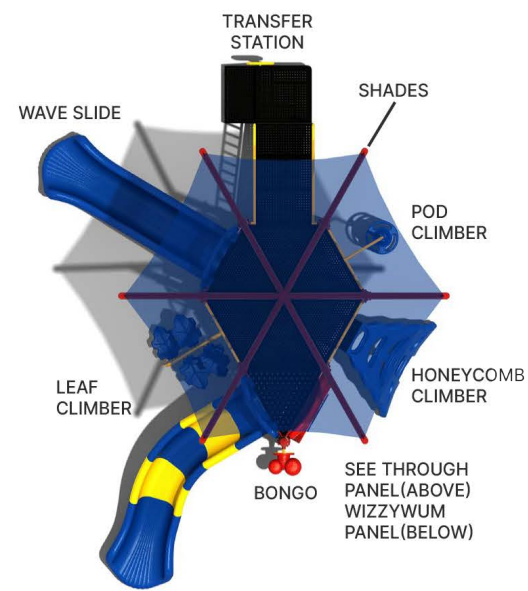

QS-22116

Age Group: 2-12
Activities: 8
Capacity: 20-24
Use Zone: 32' x 28'
Fall Height: 5'-0"

The Cheetah Cub

Get your little cubs' imagination at play on the Cheetah Cub playground. Built for 2-5-year-olds, this playground has the capacity for up to 22 little cheetah-tots. With a fall height of 3 inches, your little ones will enjoy the slides, pod climber, and steps to take them to new heights.

Colors

Primary:

Natural:

QS-22111

Age Group: 2-5
Activities: 7
Capacity: 18-22
Use Zone: 29' x 27'
Fall Height: 3'-0"

Whirlwind Tower

Kids will soon find themselves in a whirlwind of fun, excitement, and a whole lot of laughs as they make their way up and down this playground. The Whirlwind Tower offers the option to add a shade screen for playgrounds out in the open. Different slides and climbers welcome up to 24 toddlers and younger children to play together and make new friends.

Colors

Primary:

Natural: